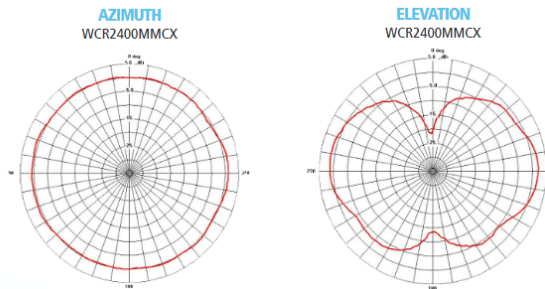

### Stub Antenna with RPSMA Plug

Knuckle elbow (90 degree tiltable), 1/2 wave coaxial dipole, clutch allows 360° rotation

Order number	1.04.0085.00001
Connector	RP SMA female FCC Part 15 compliant polarized connector
Length	100 mm (including connector)
Gain	1 dBi
Frequency	2.4 GHz
Impedance	50 Ohm
VSWR	1.5:1 max at resonance
Polarization	Vertical
Power rating	50 watts
Temperature range	-40 °C to +80 °C
Drop test	1M

### Dimensions

All dimensions are in mm.