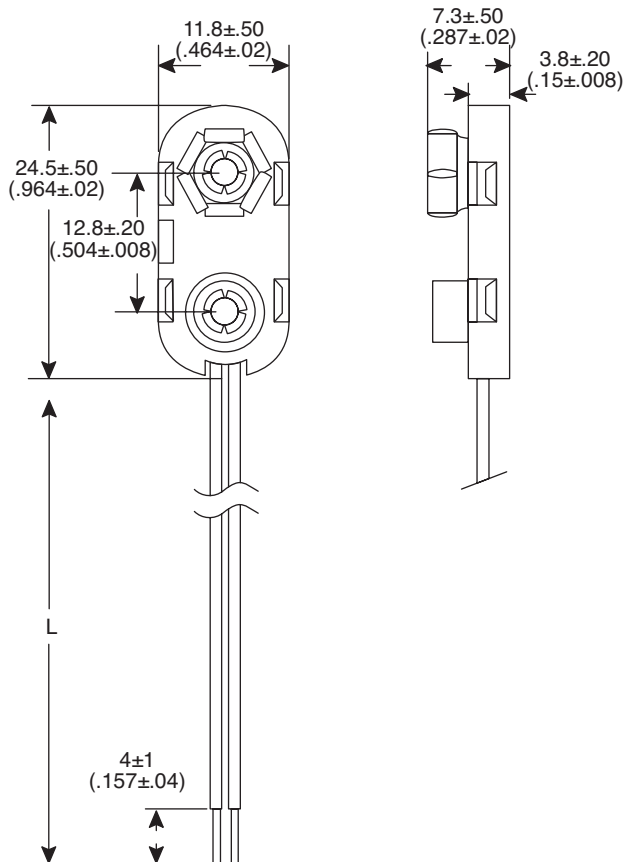

DIMENSIONS: mm (in)

SPECIFICATIONS	
Wire:	Stripped and Tinned, 24 AWG
Snaps:	Nickel Plated Brass, 6 prong
Housing:	ABS Resin, Black color
RoHS Compliant	

Mouser Stock No.	L (in)
123-6004-GR	4±.20
123-6006-GR	6±.20
123-6010-GR	10±.20