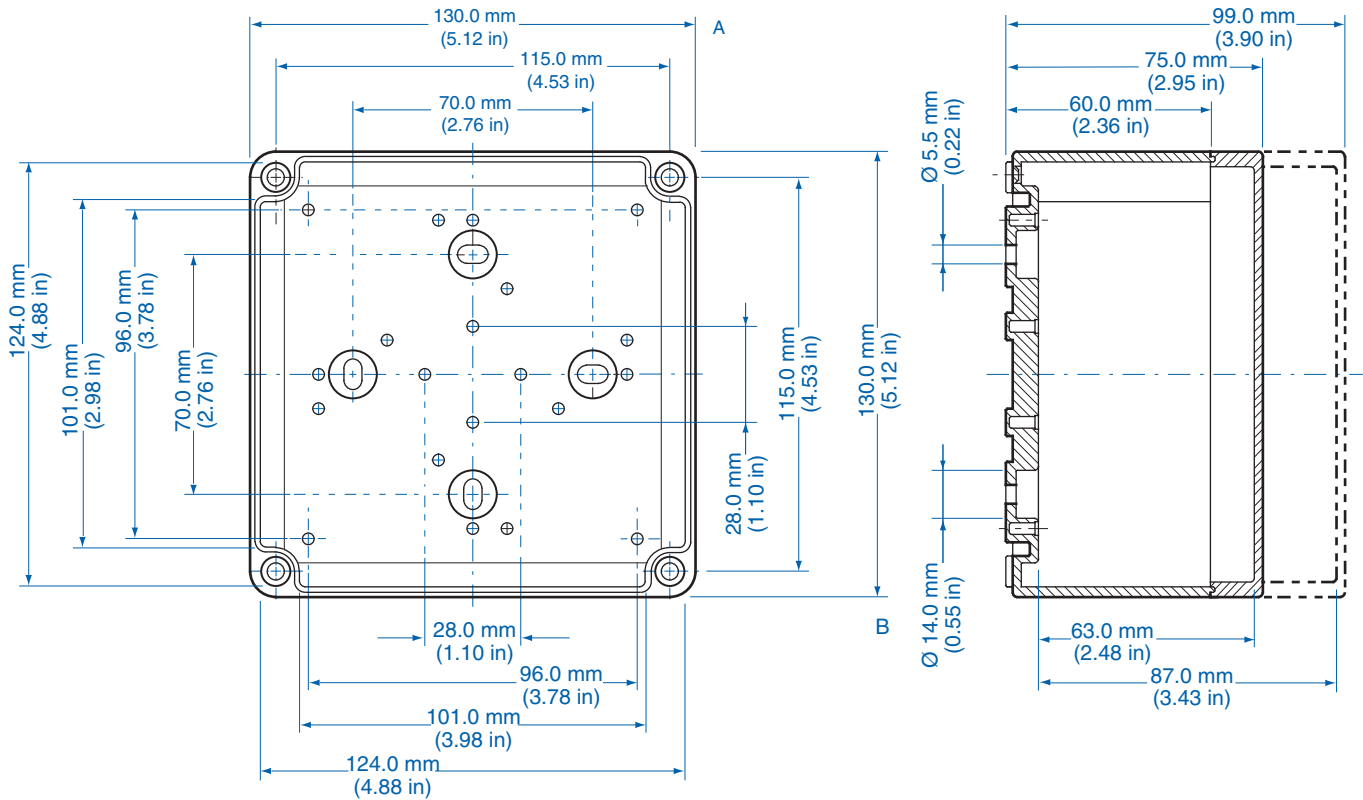

Dimensions