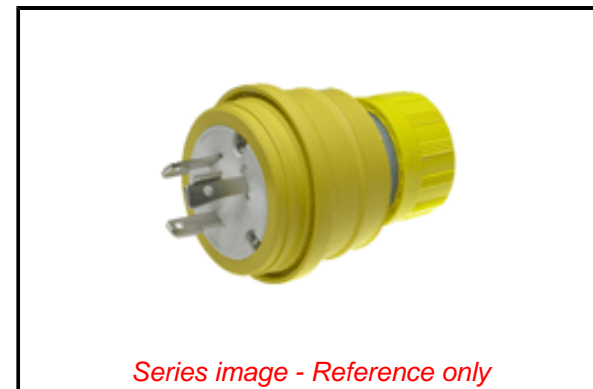

PLEASE CHECK WWW.MOLEX.COM FOR LATEST PART INFORMATION

Part Number: [1301470076](#)
Status: **Active**
Overview: [Watertite Extreme Wet-Location Wiring Solutions](#)
Description: Watertite Extreme Plug with Locking Blade, 2 Pole/3 Wire, NEMA L7-30, 277V Cord Grip Body Size F4

Documents:

[Brochure (PDF)](#) [RoHS Certificate of Compliance (PDF)](#)

Agency Certification

CSA LR6837
UL E10176

General

Product Family Wiring Devices
Series [130147](#)
IP Rating IP67
NEMA Configuration NEMA L7-30
Overview [Watertite Extreme Wet-Location Wiring Solutions](#)
Product Name Watertite Extreme
Receptacle Type N/A
Specialty N/A
Type Plug
UPC 78678871230

Physical

Cord Grip Body Size F4 1"
Flange No
Flip Lid No
Gender Male
Length N/A
Locking Blade Yes
Poles 2-pole/3-wire

Electrical

Cord Type N/A
Current - Maximum per Contact 30.0A
GFCI No
Lighted Connector No
Voltage - Maximum 277V

Material Info

Engineering Number 28W49

EU ELV

Not Reviewed

EU RoHS

Not Reviewed

REACH SVHC

Not Reviewed

Halogen-Free

Status

Not Reviewed

For more information, please visit [Contact US](#)

China ROHS

Not Reviewed

ELV

Not Reviewed

RoHS Phthalates

Not Reviewed

Search Parts in this Series

[130147 Series](#)