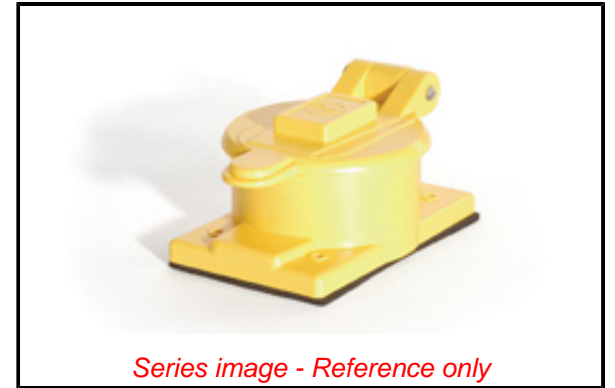

PLEASE CHECK WWW.MOLEX.COM FOR LATEST PART INFORMATION

Part Number: [1301470146](#)
Status: **Active**
Overview: [Watertite Extreme Wet-Location Wiring Solutions](#)
Description: Watertite Extreme Receptacle Flip Coverplate with California Style Locking Blade, 2 Pole/3 Wire, Non-NEMA, 480V

Documents:

[Brochure (PDF)](#) [RoHS Certificate of Compliance (PDF)](#)

Agency Certification

UL E68122

General

Product Family	Wiring Devices
Series	130147
IP Rating	IP67
NEMA Configuration	Non-NEMA Locking
Overview	Watertite Extreme Wet-Location Wiring Solutions
Product Name	Watertite Extreme
Receptacle Type	Single
Specialty	N/A
Type	Receptacle
UPC	78678834085

Physical

Flange	No
Flip Lid	Yes
Gender	Female
Length	N/A
Locking Blade	Yes
Poles	2-pole/3-wire

Electrical

Cord Type	N/A
Current - Maximum per Contact	20.0A
GFCI	No
Lighted Connector	No
Voltage - Maximum	480V

Material Info

Engineering Number	67W64

EU ELV

Not Reviewed

EU RoHS

Not Reviewed

REACH SVHC

Not Reviewed

Halogen-Free

Status

Not Reviewed

For more information, please visit [Contact US](#)

China ROHS

Not Reviewed

ELV

Not Reviewed

RoHS Phthalates

Not Reviewed

Search Parts in this Series

[130147 Series](#)

PLEASE CHECK WWW.MOLEX.COM FOR LATEST PART INFORMATION