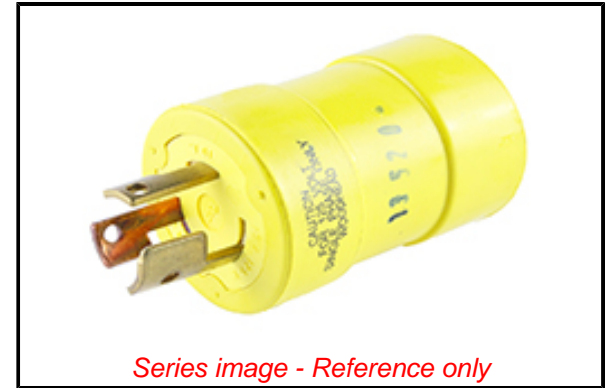

PLEASE CHECK WWW.MOLEX.COM FOR LATEST PART INFORMATION

Part Number: [1301510013](#)
Status: **Active**
Overview: [Heavy-Duty Industrial Wiring Devices](#)
Description: Super-Safeway Adapter NEMA 5-15R Receptacle - Female End 15A/125V, Non-NEMA Plug - Male End, 15A/125V

Documents:

[Brochure (PDF)](#) [RoHS Certificate of Compliance (PDF)](#)

Agency Certification

CSA LR6837

General

Product Family [Wiring Devices](#)
Series [130151](#)
IP Rating N/A
NEMA Configuration NEMA 5-15
Overview [Heavy-Duty Industrial Wiring Devices](#)
Product Name Super-Safeway
Receptacle Type N/A
Specialty N/A
Type Adapter
UPC 78678875005

Physical

Flange Yes
Flip Lid No
Gender Male
Length N/A
Locking Blade No
Net Weight 79.832/g
Poles 2-pole/3-wire

Electrical

Cord Type N/A
Current - Maximum per Contact 50.0A
GFCI No
Lighted Connector No
Voltage - Maximum 125V

Material Info

Engineering Number 1704

EU ELV

Not Relevant

EU RoHS

Not Reviewed

REACH SVHC

Not Reviewed

Halogen-Free

Status

Not Reviewed

For more information, please visit [Contact US](#)

China ROHS

Not Reviewed

ELV

Not Relevant

RoHS Phthalates

Not Reviewed

Search Parts in this Series

[130151 Series](#)