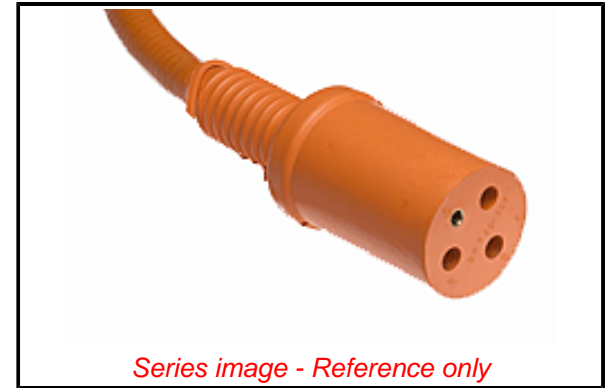

PLEASE CHECK WWW.MOLEX.COM FOR LATEST PART INFORMATION

Part Number: [1301550184](#)
Status: **Active**
Overview: [Watertite Extreme Wet-Location Wiring Solutions](#)
Description: Woodhead Heavy Duty, Molded Multi-Pin Connector, 60A, 6/4 SOOW Cable, 1.98m (6.5') Cord Length

Documents:

[RoHS Certificate of Compliance (PDF)](#)

General

Product Family	Wiring Devices
Series	130155
IP Rating	IP67
NEMA Configuration	Non-NEMA
Overview	Watertite Extreme Wet-Location Wiring Solutions
Product Name	Watertite Extreme
Receptacle Type	Single
Specialty	Molded Mutli-Pin
Type	Connector
UPC	78678852686

Physical

Flange	No
Flip Lid	No
Gender	Female
Length	N/A
Locking Blade	No
Poles	4

Electrical

Cord Type	6/4 SOOW
Current - Maximum per Contact	60.0A
GFCI	No
Lighted Connector	No
Voltage - Maximum	600V

Material Info

Engineering Number	DW760-60F

EU ELV

Not Reviewed

EU RoHS

Not Reviewed

REACH SVHC

Not Reviewed

Halogen-Free

Status

Not Reviewed

For more information, please visit [Contact US](#)

China ROHS

Not Reviewed

ELV

Not Reviewed

RoHS Phthalates

Not Reviewed

Search Parts in this Series

[130155 Series](#)