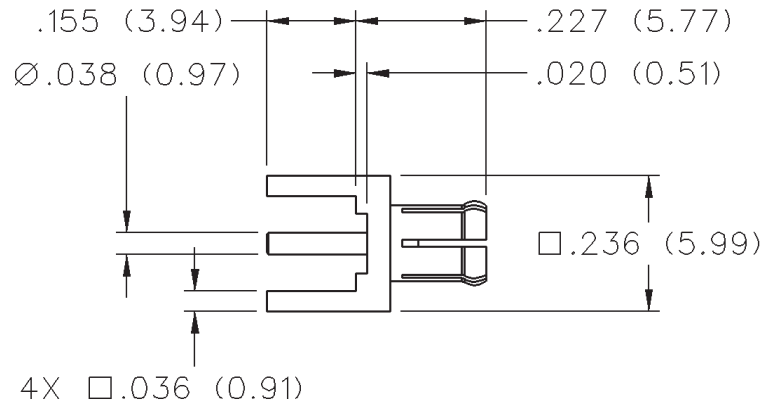

# MCX 50 Ohm Straight Plug Receptacle - Low Profile

INCHES (MILLIMETERS)  
CUSTOMER DRAWINGS AVAILABLE UPON REQUEST

GOLD PLATED	NICKEL PLATED
133-3801-211	133-3801-216

## Mounting hole layout