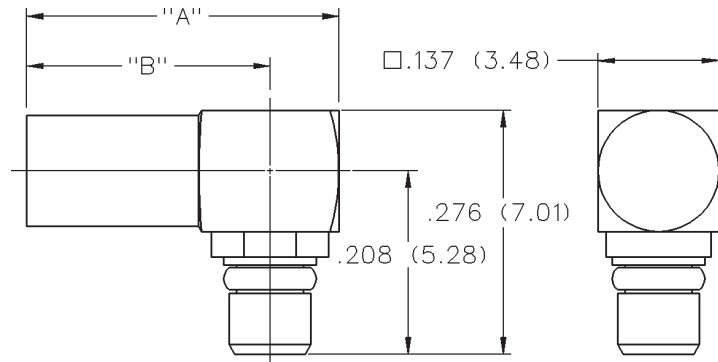

## Right Angle Solder Type Plug - Captivated Contact

CABLE TYPE	PART NO.
.086 Semi-Rigid	135-3693-101

Assembly instructions page 207.

## Right Angle Crimp Type Plug - Captivated Contact

CABLE TYPE	PART NO.	"A"	"B"	TERMINATION
.047" Diameter Flexible Huber K01152-07 Axon P512479A Astrolab 32018 DS	135-3436-101	.354 (8.99)	.276 (6.98)	Crimp Insert
RG-178/U, 196	135-3402-101	.354 (8.99)	.276 (6.98)	Crimp Insert
RG-178/U, 196	135-3402-111	.412 (10.46)	.334 (8.48)	Crimp Sleeve
RG-316/U, 188, 187 179, 161, 174	135-3403-101	.412 (10.46)	.334 (8.48)	Crimp Sleeve
RG-316 DS, RG-188 DS	135-3404-101	.412 (10.46)	.334 (8.48)	Crimp Sleeve