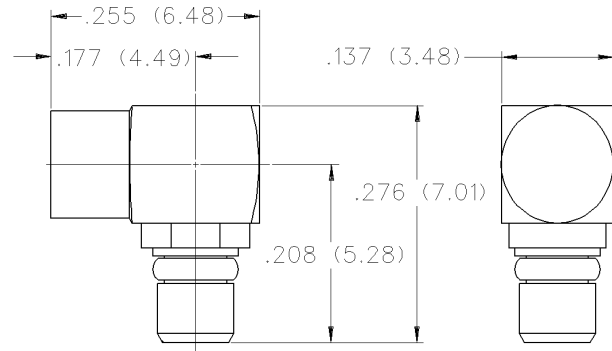

## Right Angle Solder Type Plug - Captivated Contact

CABLE TYPE	PART NO.
.086 Semi-Rigid	135-3693-101

Assembly instructions page 207.

## Right Angle Crimp Type Plug - Captivated Contact

CABLE TYPE	PART NO.	"A"	"B"	TERMINATION
.047" Diameter Flexible Huber K01152-07 Axon P512479A Astrolab 32018 DS	135-3436-101	.354 (8.99)	.276 (6.98)	Crimp Insert
RG-178/U, 196	135-3402-101	.354 (8.99)	.276 (6.98)	Crimp Insert
RG-178/U, 196	135-3402-111	.412 (10.46)	.334 (8.48)	Crimp Sleeve
RG-316/U, 188, 187 179, 161, 174	135-3403-101	.412 (10.46)	.334 (8.48)	Crimp Sleeve
RG-316 DS, RG-188 DS	135-3404-101	.412 (10.46)	.334 (8.48)	Crimp Sleeve