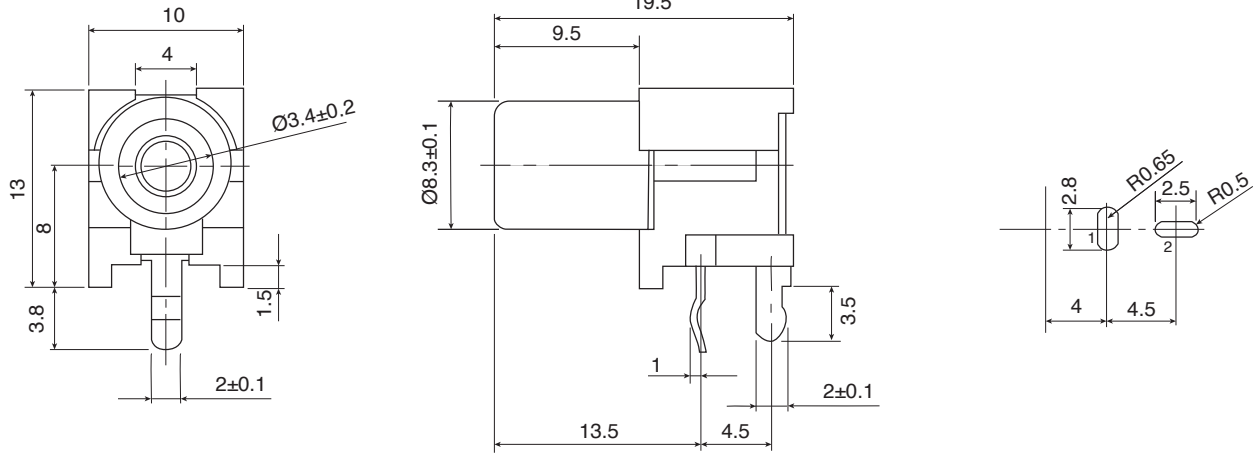

DIMENSIONS: mm

Specifications:

- Type: Snap-In Mount Phono
- Dielectric Strength : 500VAC for 1 Minute
- Insulation Resistance : 100M Ω @ 500VDC
- Contact Resistance : 30m Ω max. @ 1A/500VDC

MOUSER STOCK NO.	Insulator Color
156-0096-E	Red
156-0097-E	Black
156-0098-E	White
156-0099-E	Yellow