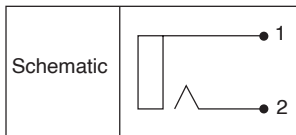

DIMENSIONS: mm

Specifications:

- Type: Snap-In Mount Phono
- Dielectric Strength : 500VAC for 1 Minute
- Insulation Resistance : 100M Ω @ 500VDC
- Contact Resistance : 30m Ω max. @ 1A/500VDC

MOUSER STOCK NO.	Insulator Color
156-0096-E	Red
156-0097-E	Black
156-0098-E	White
156-0099-E	Yellow