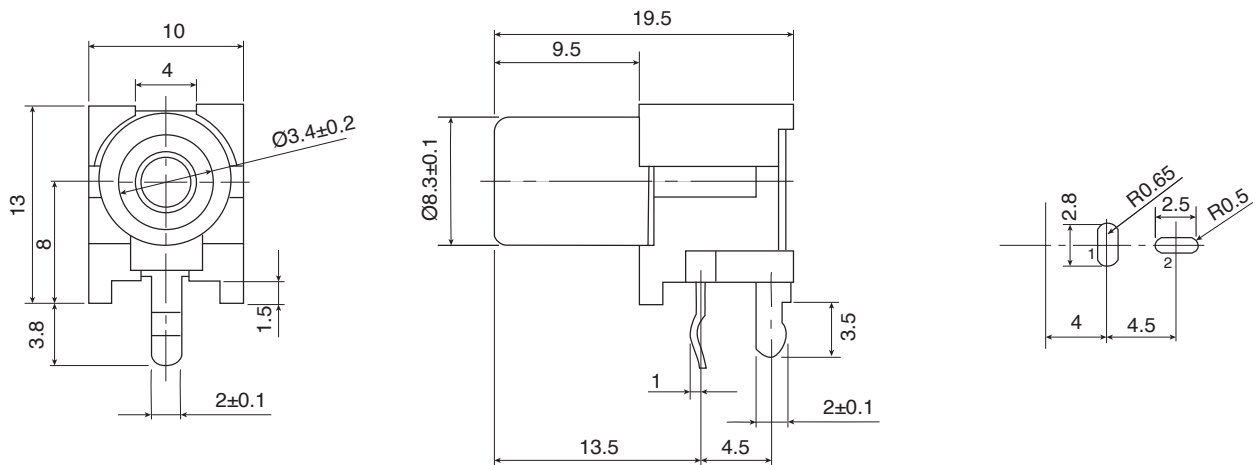

DIMENSIONS: mm

Specifications:

- Type: Snap-In Mount Phono
- Dielectric Strength : 500VAC for 1 Minute
- Insulation Resistance : 100M Ω @ 500VDC
- Contact Resistance : 30m Ω max. @ 1A/500VDC

MOUSER STOCK NO.	Insulator Color
156-0096-E	Red
156-0097-E	Black
156-0098-E	White
156-0099-E	Yellow