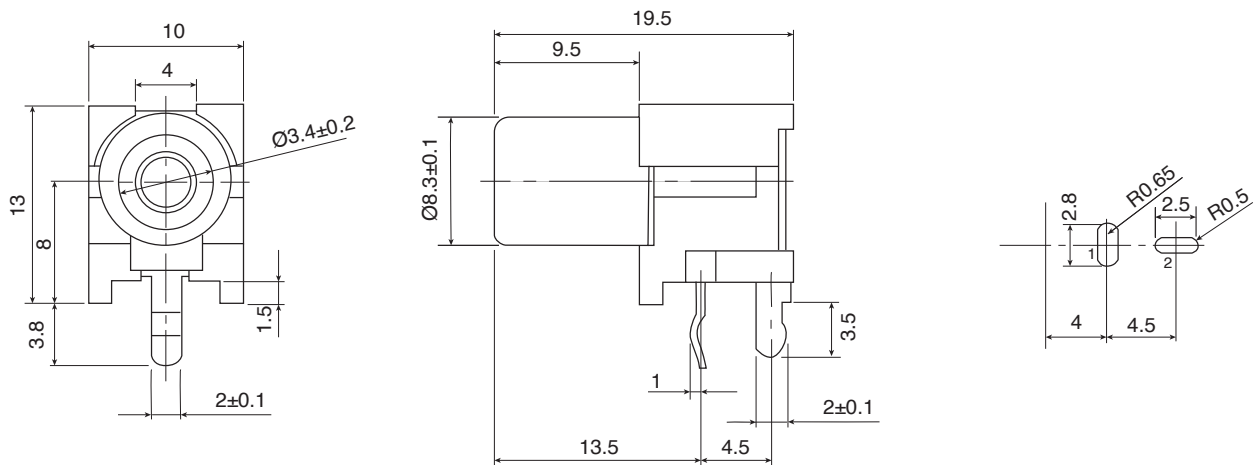

**DIMENSIONS: mm**

**Specifications:**

- Type: Snap-In Mount Phono
- Dielectric Strength : 500VAC for 1 Minute
- Insulation Resistance : 100M $\Omega$  @ 500VDC
- Contact Resistance : 30m $\Omega$  max. @ 1A/500VDC

MOUSER STOCK NO.	Insulator Color
156-0096-E	Red
156-0097-E	Black
156-0098-E	White
156-0099-E	Yellow

**Note :** RoHS Compliant