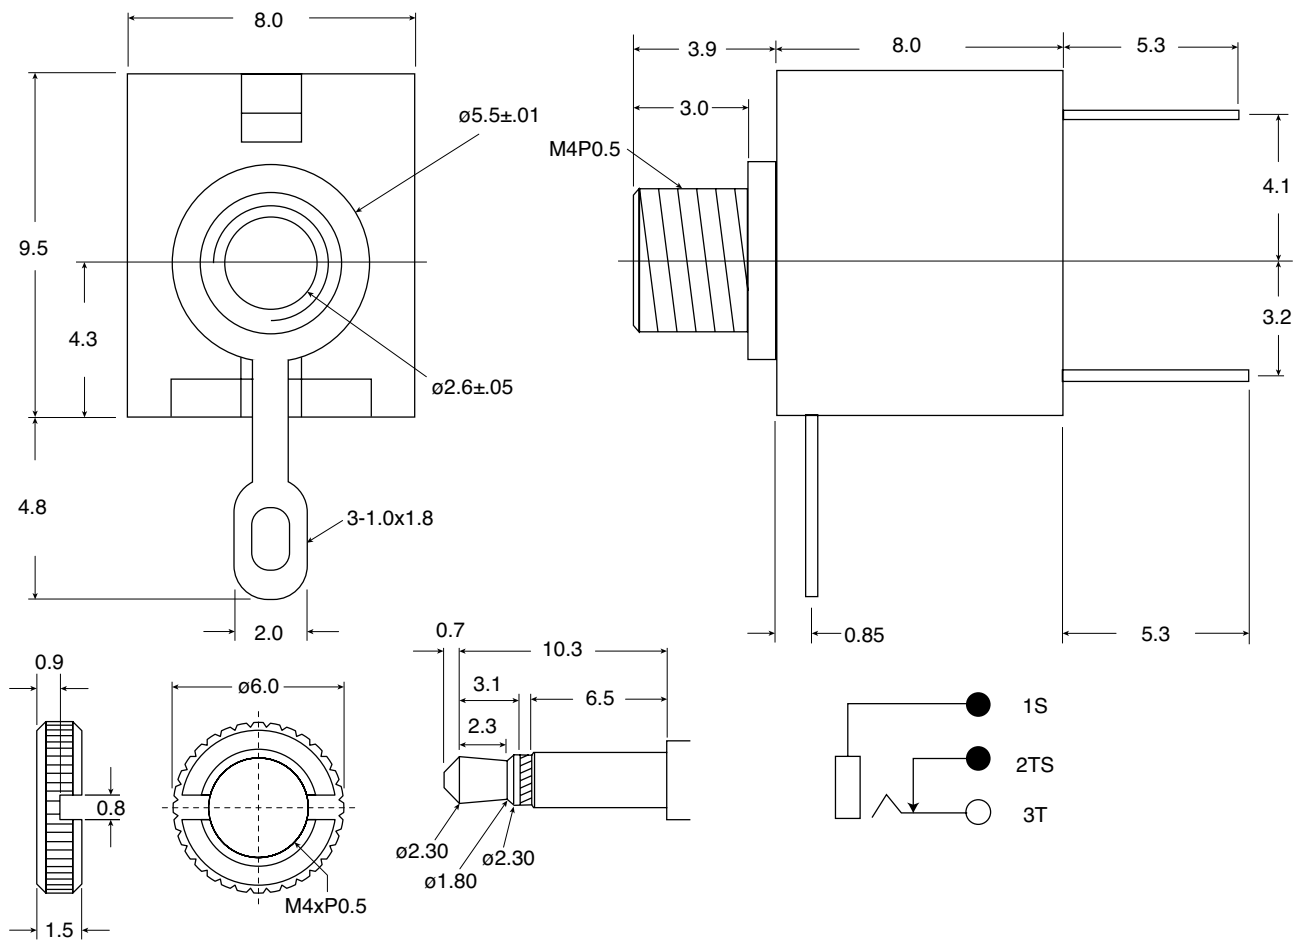

**DIMENSIONS: mm**

**Material Specifications:**

- Housing: FR52 Gray
- Bushing: Brass Nickel Plated
- Tip: PBS Tin Plated
- Tip Shunt: Brass Tin Plated
- Sleeve: Brass Tin Plated

**Note:** RoHS Compliant