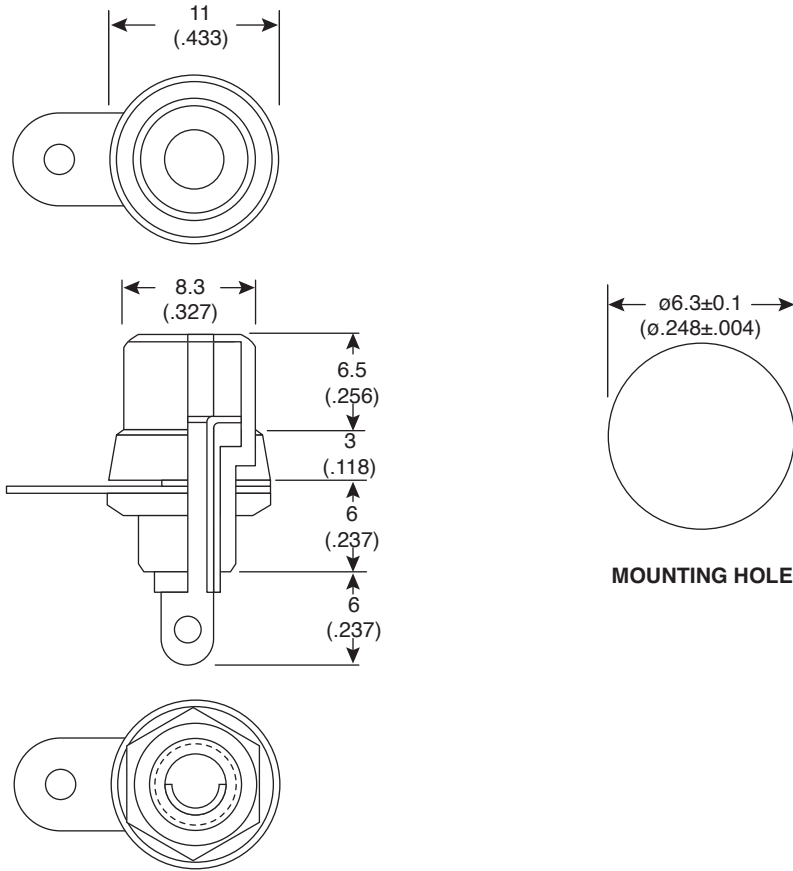

RCA Jacks

161-0251-EX, 161-0252-EX, 161-0253-EX, 161-0254-EX

RCA Jacks

MOUNTING HOLE

Dimensions: mm (In)

MATERIALS	
Contact:	Nickel Plated Brass
Body:	Nickel Plated Brass
Insulator A, Insulator B:	ABS
RoHS Compliant by Exemption	

KC-300917