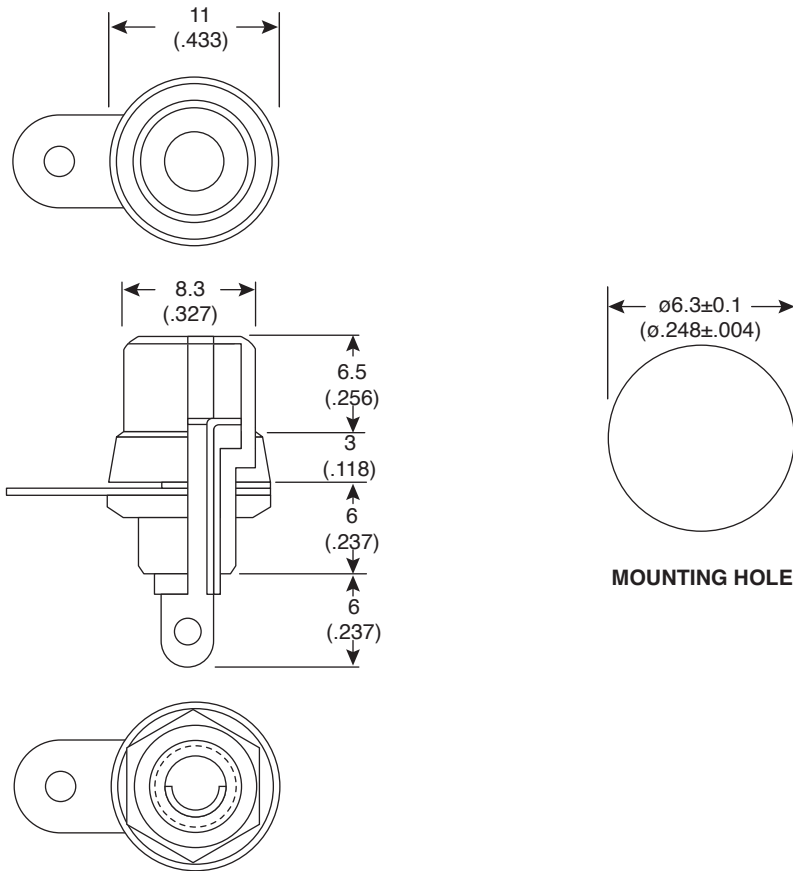

RCA Jacks

161-0251-EX, 161-0252-EX, 161-0253-EX, 161-0254-EX

RCA Jacks

MOUNTING HOLE

Dimensions: mm (In)

MATERIALS	
Contact:	Nickel Plated Brass
Body:	Nickel Plated Brass
Insulator A, Insulator B:	ABS
RoHS Compliant by Exemption	