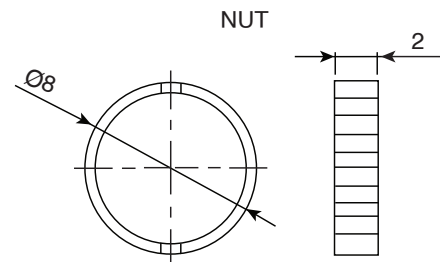

DIMENSIONS: mm

**P.C.B LAYOUT
(TOP VIEW)**

Materials		
NUT	BRASS	NICKEL
SPRING	STAINLESS	TIN
BUSHING	H59	NICKEL
COVER	PC	TRANSPARENT
HOUSING	PBT	BLACK

Note:

- RoHS Compliant by Exemption