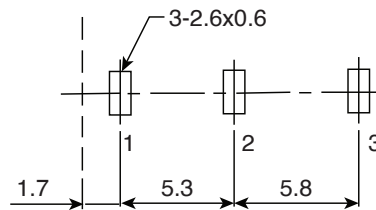

DIMENSIONS: mm

**P.C.B LAYOUT
(TOP VIEW)**

Materials		
NUT	BRASS	NICKEL
SPRING	STAINLESS	TIN
BUSHING	H59	NICKEL
COVER	PC	TRANSPARENT
HOUSING	PBT	BLACK

Note:

- RoHS Compliant by Exemption