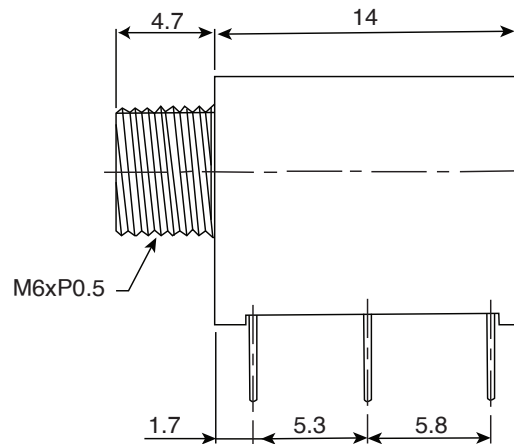

DIMENSIONS: mm

**P.C.B LAYOUT
(TOP VIEW)**

Materials		
NUT	BRASS	NICKEL
SPRING	STAINLESS	TIN
BUSHING	H59	NICKEL
COVER	PC	TRANSPARENT
HOUSING	PBT	BLACK

Note:

- RoHS Compliant by Exemption