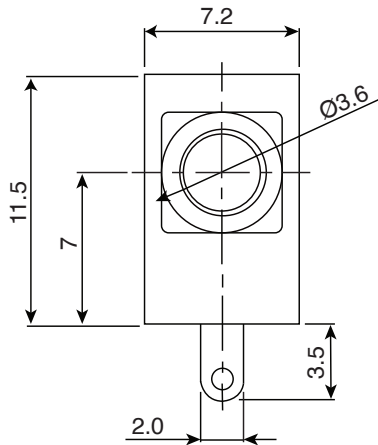

DIMENSIONS: mm

**P.C.B LAYOUT
(TOP VIEW)**

Materials		
NUT	BRASS	NICKEL
SPRING	STAINLESS	TIN
BUSHING	H59	NICKEL
COVER	PC	TRANSPARENT
HOUSING	PBT	BLACK

Note:

- RoHS Compliant by Exemption