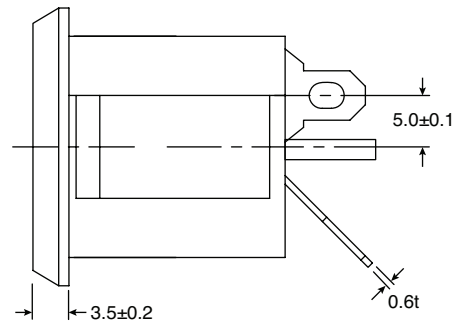

NEMA Outlet

161-RU0200-E

NEMA Outlet

Dimensions: mm

SPECIFICATIONS	
Insulation Resistance:	Over 100MΩ at 500V DC
Dielectric Strength:	2000V AC 1 minute
Body Material:	Thermoplastic 94V-2~V-0
RoHS Compliant	