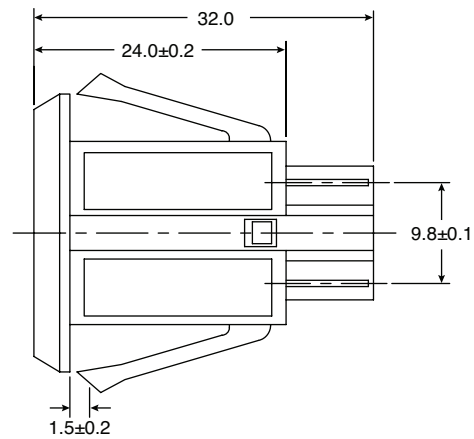

NEMA Outlet

161-RU0200-E

NEMA Outlet

Dimensions: mm

SPECIFICATIONS	
Insulation Resistance:	Over 100MΩ at 500V DC
Dielectric Strength:	2000V AC 1 minute
Body Material:	Thermoplastic 94V-2~V-0
RoHS Compliant	