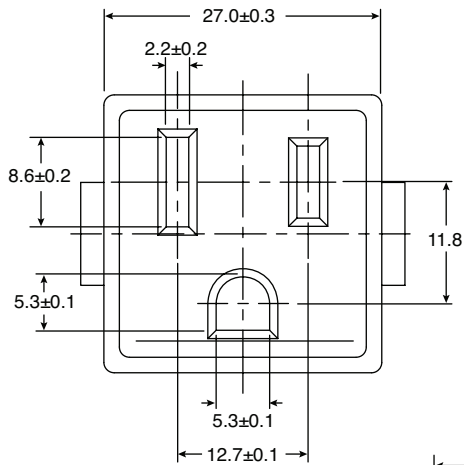

NEMA Outlet

161-RU0200-E

NEMA Outlet

Dimensions: mm

SPECIFICATIONS	
Insulation Resistance:	Over 100MΩ at 500V DC
Dielectric Strength:	2000V AC 1 minute
Body Material:	Thermoplastic 94V-2~V-0
RoHS Compliant	