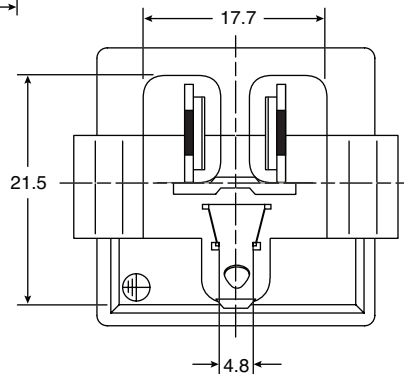

NEMA Outlet

161-RU0200-E

NEMA Outlet

Dimensions: mm

SPECIFICATIONS	
Insulation Resistance:	Over 100MΩ at 500V DC
Dielectric Strength:	2000V AC 1 minute
Body Material:	Thermoplastic 94V-2~V-0
RoHS Compliant	