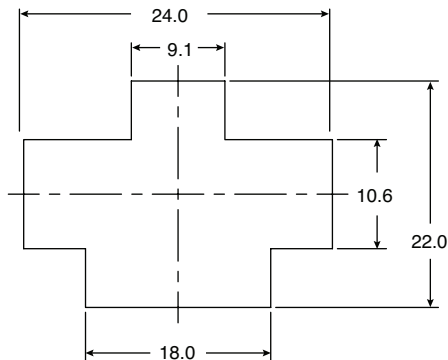

NEMA Outlet

161-RU0200-E

NEMA Outlet

Dimensions: mm

SPECIFICATIONS	
Insulation Resistance:	Over 100MΩ at 500V DC
Dielectric Strength:	2000V AC 1 minute
Body Material:	Thermoplastic 94V-2~V-0
RoHS Compliant	