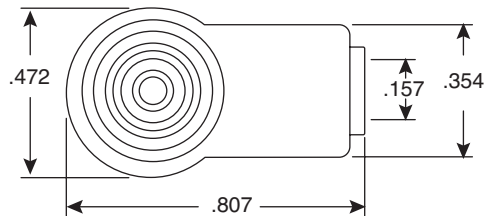

# 1.7mm DC Power Plug

171-3221-EX

1.7mm DC Power Plug

Dimensions: In.

SPECIFICATIONS	
Rated Current:	DC 2A @ each voltage section
Color:	black
RoHS Compliant by Exemption	

Date Last Revised: 12-9-05

Available from Mouser Electronics  
1-800-346-6873  
www.mouser.com

KC-300911

171-3221-EX