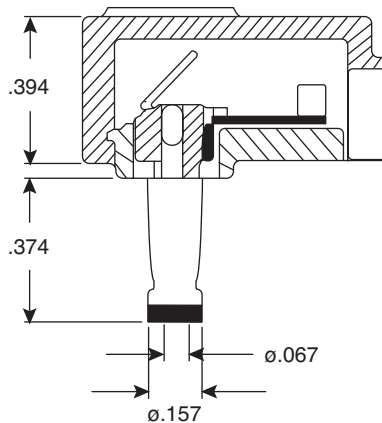

# 1.7mm DC Power Plug

171-3221-EX

1.7mm DC Power Plug

Dimensions: In.

SPECIFICATIONS	
Rated Current:	DC 2A @ each voltage section
Color:	black
RoHS Compliant by Exemption	

Date Last Revised: 12-9-05

Available from Mouser Electronics  
1-800-346-6873  
www.mouser.com

KC-300911

171-3221-EX