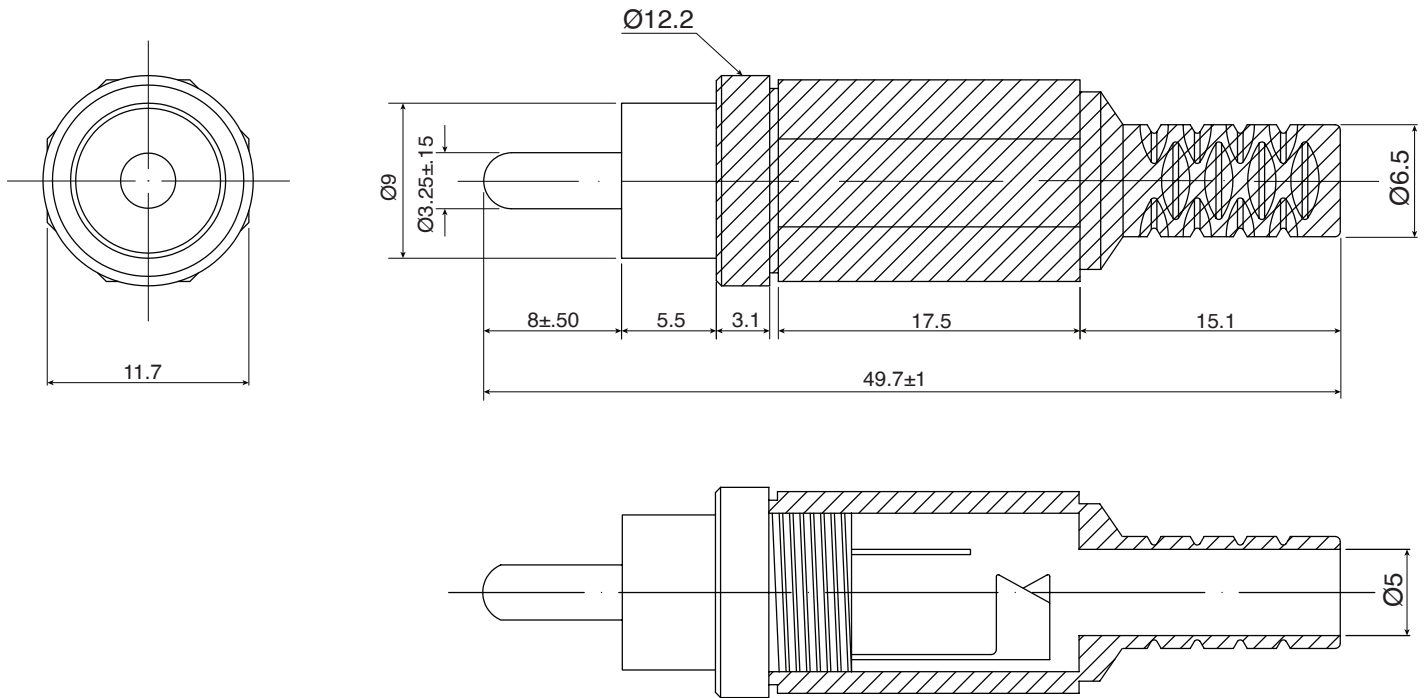

DIMENSIONS: mm

| Mouser Stock No. | Color |
|------------------|--------|
| 171-R1012Y-EX | Yellow |
| 171-R2011W-EX | White |

Note: RoHS Compliant by Exemption

Available from Mouser Electronics
1-800-346-6873 / www.mouser.com

KC-301486