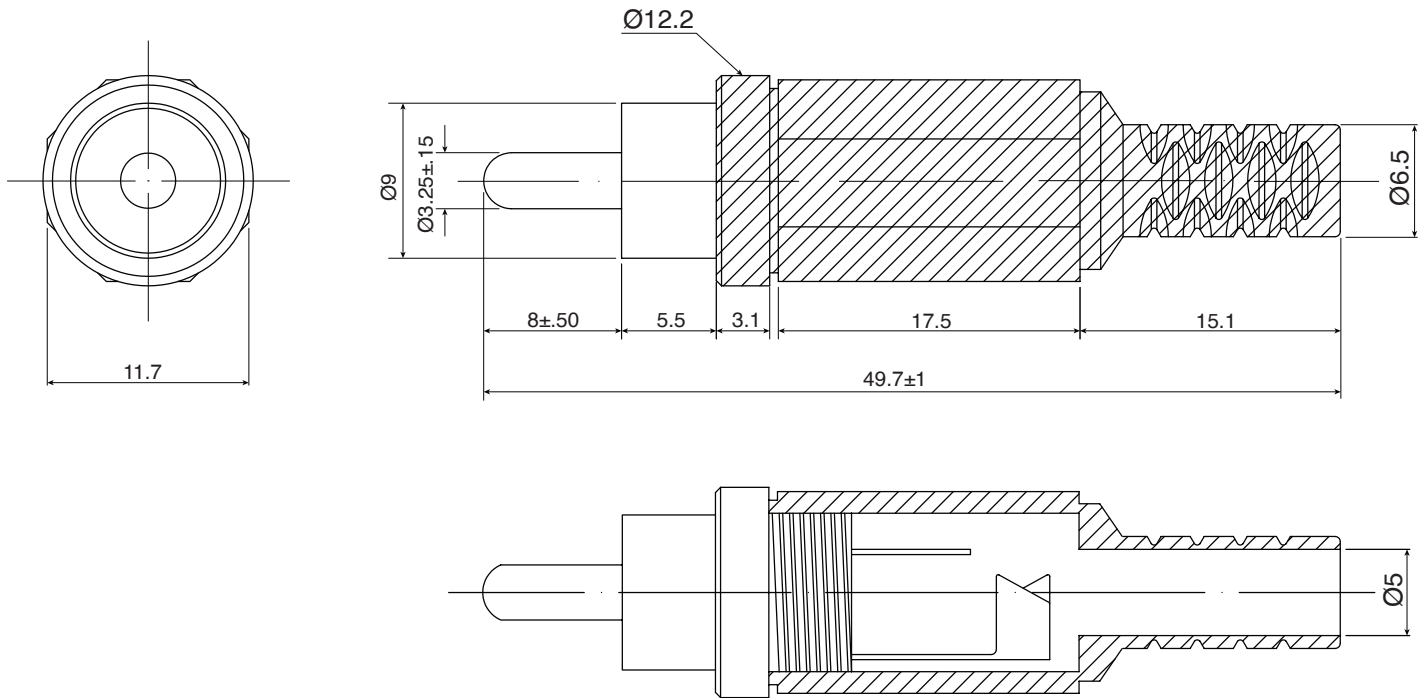

DIMENSIONS: mm

Mouser Stock No.	Color
171-R1012Y-EX	Yellow
171-R2011W-EX	White

Note: RoHS Compliant by Exemption

Available from Mouser Electronics
1-800-346-6873 / www.mouser.com

KC-301486