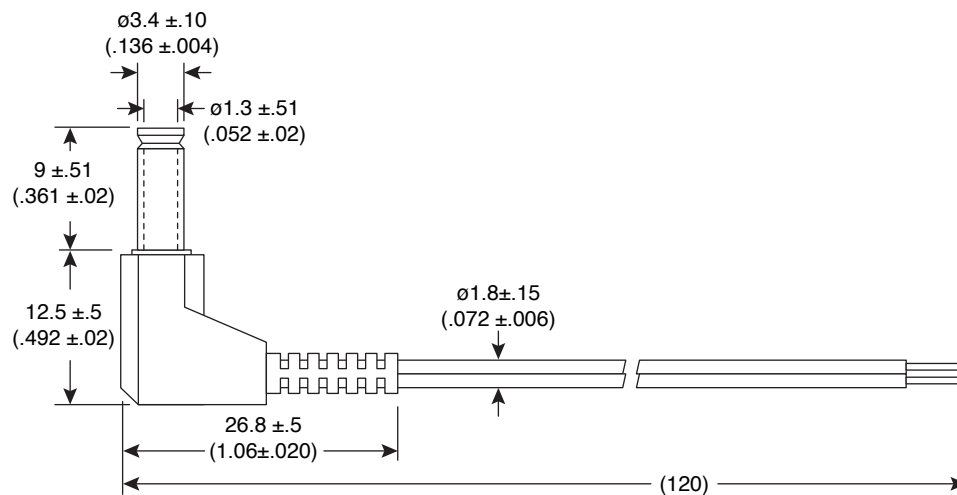

# Plug Assembly

172-1373

**KOBI**CONN

Plug Assembly

**DIMENSIONS: mm (In.)**  
Except where noted

## SPECIFICATIONS

<b>Type:</b>	DC 1.3mm right angle, detent "locking plug"/stripped & tinned
<b>Jacket:</b>	Black PVC
<b>Cable:</b>	24AWG; parallel, black w/ white stripe
<b>Voltage rating:</b>	24VDC
<b>Temperature:</b>	60°C
<b>Current rating:</b>	2 amp