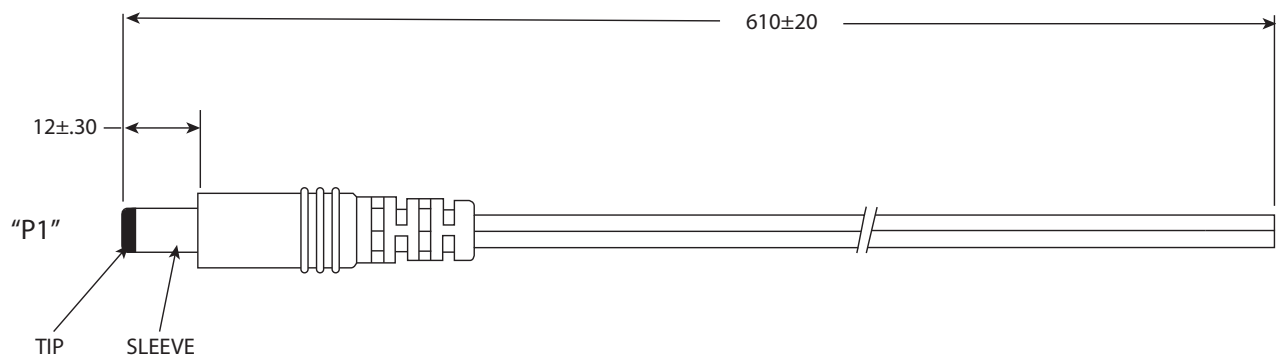

**DIMENSIONS: mm**

CONNECTION	
P1	COLOR
TIP	RIFLE LINE
SLEEVE	BLACK

**Specifications:**

- Operating Temperature:  $-10^{\circ}\text{C} \sim +80^{\circ}\text{C}$
- Insulation Resistance: DC/250V,  $5\text{M}\Omega$  Min.
- Withstand Voltage: AC/250V 5mA For One Minute.
- Continuity Resistance:  $3\Omega$
- Tensile Strength: DC Plug overmold to cable shall withstand 8.8LBS (4Kgf) pull min. for one minute.