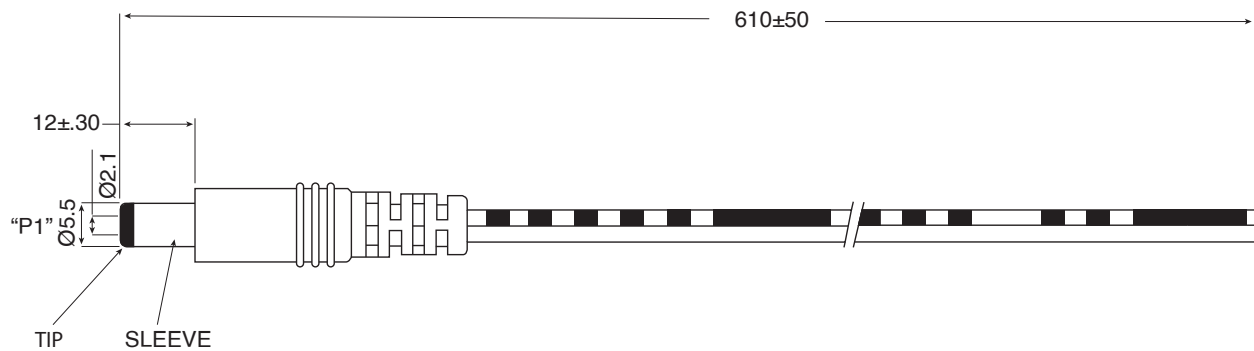

**DIMENSIONS: mm**

CONNECTION	
P1	COLOR
TIP	BLACK/WHITE LINE
SLEEVE	BLACK

**Specifications:**

- Operating Temperature: -10°C ~ +80°C
- Insulation Resistance: DC/250V, 5MΩ Min.
- Withstand Voltage: AC/100V 5mA For One Minute.
- Continuity Resistance: 3Ω
- Tensile Strength: DC Plug overmold to cable shall withstand 2Kgf pull for one minute.