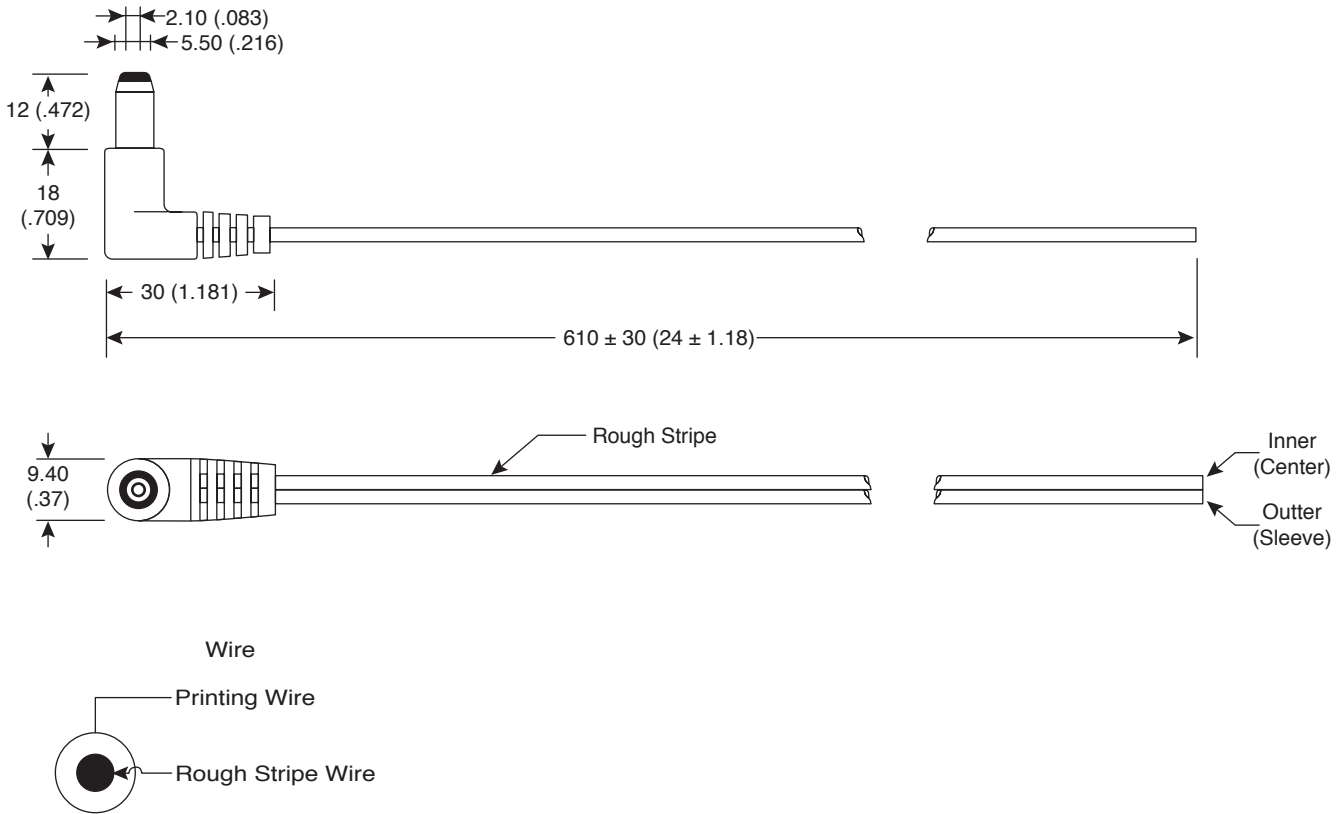

DC Power Cable

172-4207

DC Power Cable

DIMENSIONS: mm (In.)

SPECIFICATIONS	
5.5:	2.1 right angle DC plug to cut
18AWG X 2 F SPT:	1 2ft. long black color
Temperature:	60°C.
Voltage rating:	300V
Center:	To rough stripe wire
Sleeve:	To printing wire