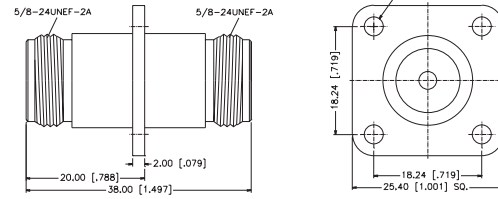

FEEDTHROUGH ADAPTERS

For Cable Group Legend, see page 121

JACK-TO-JACK PANEL ADAPTER

P.N.	Cable Group	Finish	Insulation	Impedance	Crimp Tool
172278	N/A	Nickel	Teflon	50	N/A
172278-10	N/A	Nickel EXTENDED BODY	Teflon	50	N/A

172278

172278-10

TEE ADAPTERS/ANGLE ADAPTERS

TEE ADAPTER — JACK-TO-PLUG-TO-JACK

P.N.	Cable Group	Finish	Insulation	Impedance	Crimp Tool
172125	N/A	Nickel	Teflon	50	N/A

TEE ADAPTER — JACK-TO-JACK-TO-JACK

P.N.	Cable Group	Finish	Insulation	Impedance	Crimp Tool
172127	N/A	Nickel	Teflon	50	N/A