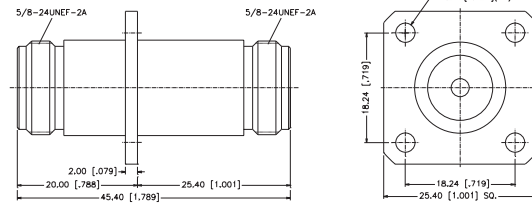

FEEDTHROUGH ADAPTERS

For Cable Group Legend, see page 121

JACK-TO-JACK PANEL ADAPTER

P.N.	Cable Group	Finish	Insulation	Impedance	Crimp Tool
172278	N/A	Nickel	Teflon	50	N/A
172278-10	N/A	Nickel EXTENDED BODY	Teflon	50	N/A

172278

172278-10

TEE ADAPTERS/ANGLE ADAPTERS

TEE ADAPTER — JACK-TO-PLUG-TO-JACK

P.N.	Cable Group	Finish	Insulation	Impedance	Crimp Tool
172125	N/A	Nickel	Teflon	50	N/A

TEE ADAPTER — JACK-TO-JACK-TO-JACK

P.N.	Cable Group	Finish	Insulation	Impedance	Crimp Tool
172127	N/A	Nickel	Teflon	50	N/A