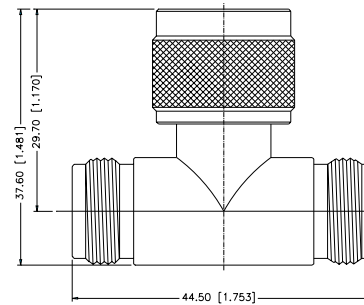

FEEDTHROUGH ADAPTERS

For Cable Group Legend, see page 121

JACK-TO-JACK PANEL ADAPTER

P.N.	Cable Group	Finish	Insulation	Impedance	Crimp Tool
172278	N/A	Nickel	Teflon	50	N/A
172278-10	N/A	Nickel EXTENDED BODY	Teflon	50	N/A

172278

172278-10

TEE ADAPTERS/ANGLE ADAPTERS

TEE ADAPTER — JACK-TO-PLUG-TO-JACK

P.N.	Cable Group	Finish	Insulation	Impedance	Crimp Tool
172125	N/A	Nickel	Teflon	50	N/A

TEE ADAPTER — JACK-TO-JACK-TO-JACK

P.N.	Cable Group	Finish	Insulation	Impedance	Crimp Tool
172127	N/A	Nickel	Teflon	50	N/A