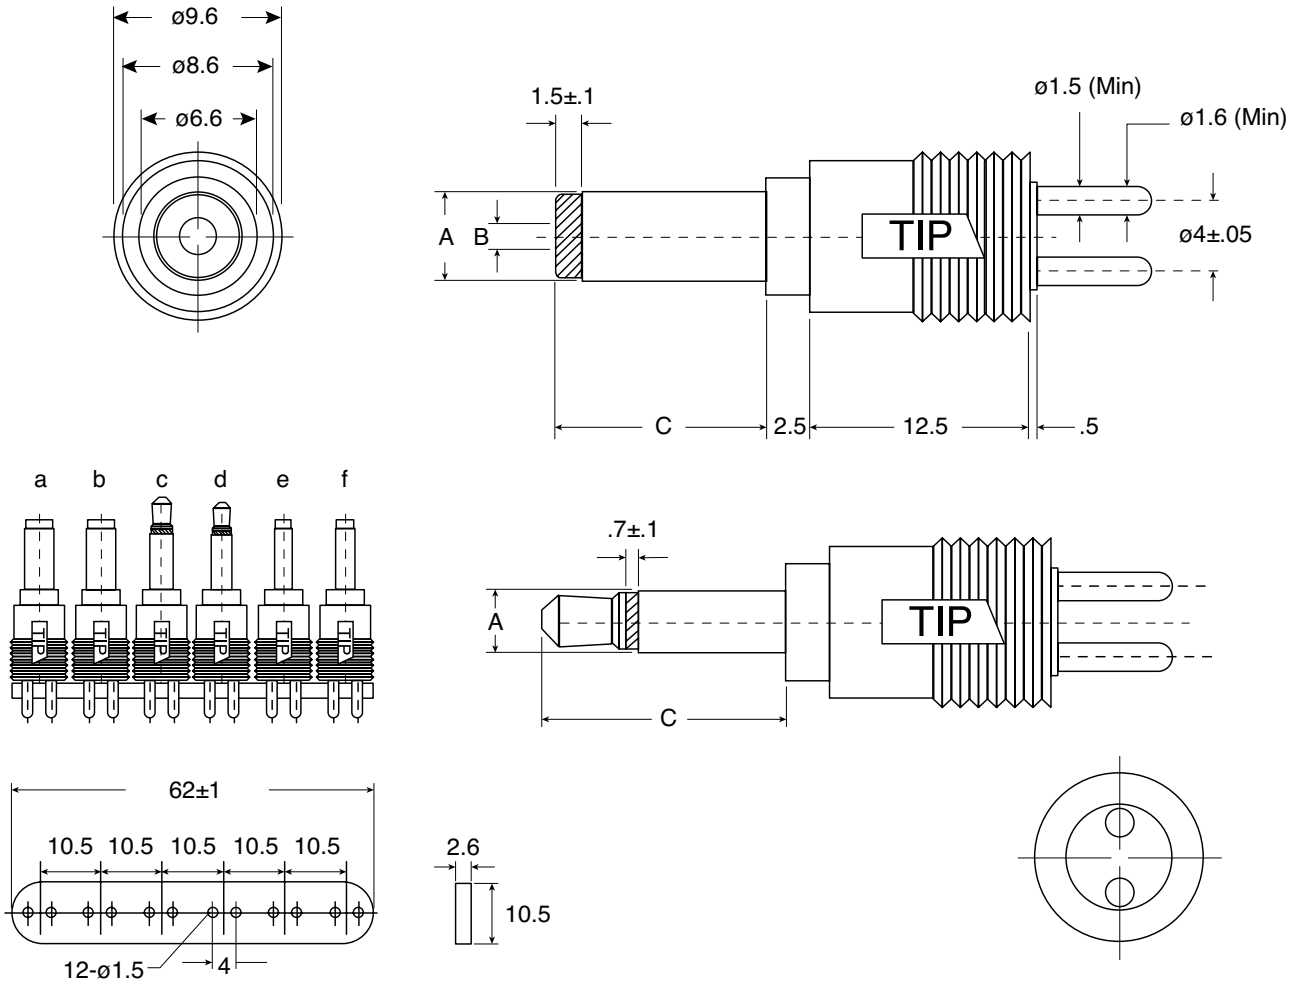

**DIMENSIONS: mm**

	Mouser Stock No.	A	B	C
a	173-4017-ST-EX	ø4.0 (.16)	1.7 (.68)	9.5 (.38)
b	173-3413-ST-EX	ø3.4 (.13)	1.3 (.05)	11.0 (.43)
c	173-25MP-ST-EX	ø2.5 (.09)	---	11.0 (.43)
d	173-35MP-ST-EX	ø3.5 (.14)	---	14.0 (.13)
e	173-5521-ST-EX	ø5.5 (.22)	ø2.1 (.084)	12 (.48)
f	173-5525-ST-EX	ø5.5 (.22)	ø2.5 (.1)	12 (.48)