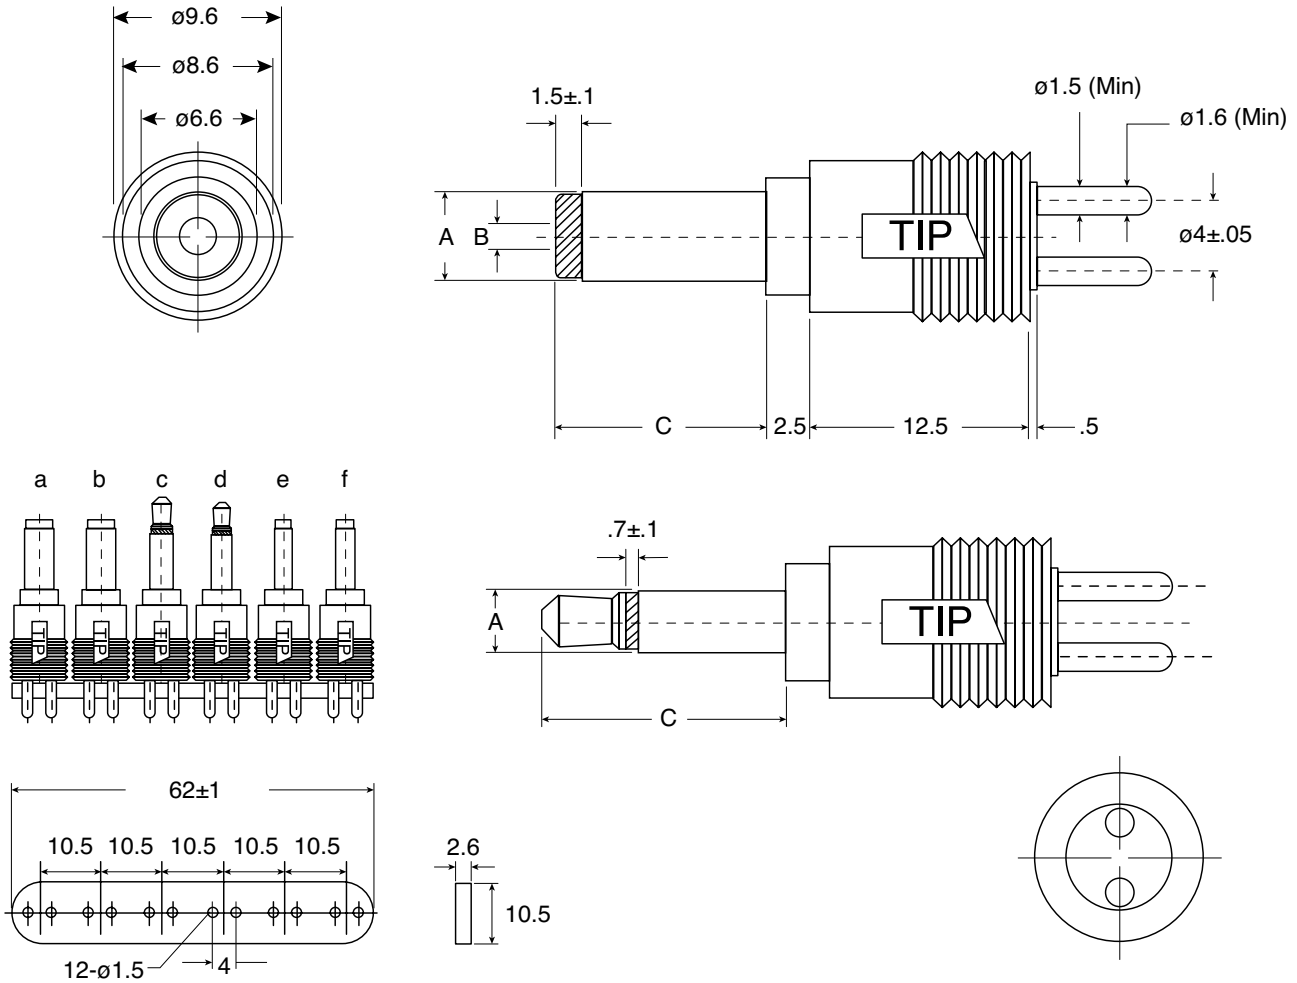

DIMENSIONS: mm

	Mouser Stock No.	A	B	C
a	173-4017-ST-EX	ø4.0 (.16)	1.7 (.68)	9.5 (.38)
b	173-3413-ST-EX	ø3.4 (.13)	1.3 (.05)	11.0 (.43)
c	173-25MP-ST-EX	ø2.5 (.09)	---	11.0 (.43)
d	173-35MP-ST-EX	ø3.5 (.14)	---	14.0 (.13)
e	173-5521-ST-EX	ø5.5 (.22)	ø2.1 (.084)	12 (.48)
f	173-5525-ST-EX	ø5.5 (.22)	ø2.5 (.1)	12 (.48)