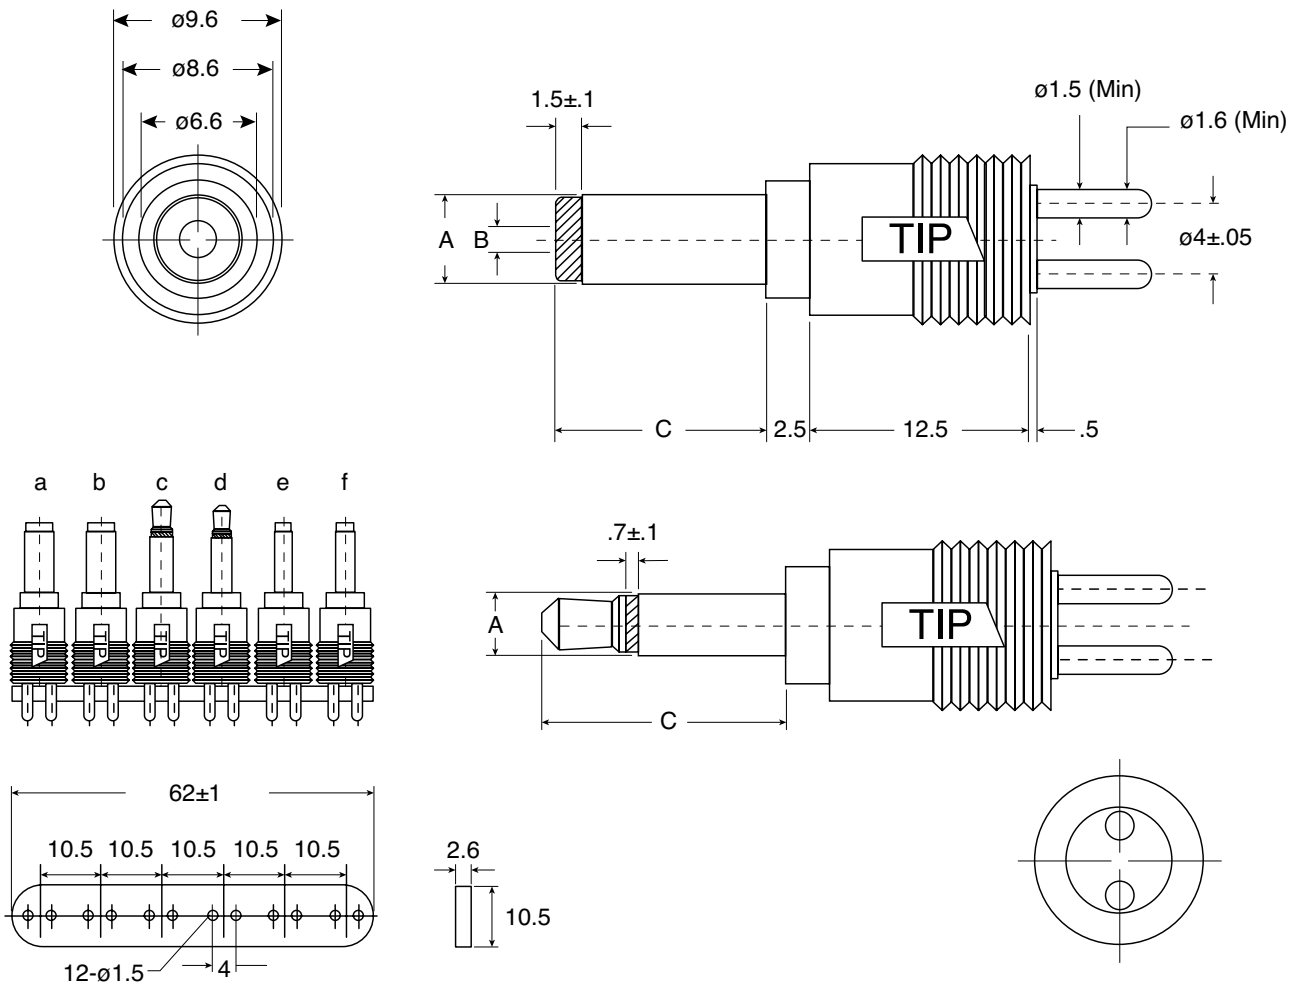

DIMENSIONS: mm

	Mouser Stock No.	A	B	C
a	173-4017-ST-EX	ø4.0 (.16)	1.7 (.68)	9.5 (.38)
b	173-3413-ST-EX	ø3.4 (.13)	1.3 (.05)	11.0 (.43)
c	173-25MP-ST-EX	ø2.5 (.09)	---	11.0 (.43)
d	173-35MP-ST-EX	ø3.5 (.14)	---	14.0 (.13)
e	173-5521-ST-EX	ø5.5 (.22)	ø2.1 (.084)	12 (.48)
f	173-5525-ST-EX	ø5.5 (.22)	ø2.5 (.1)	12 (.48)