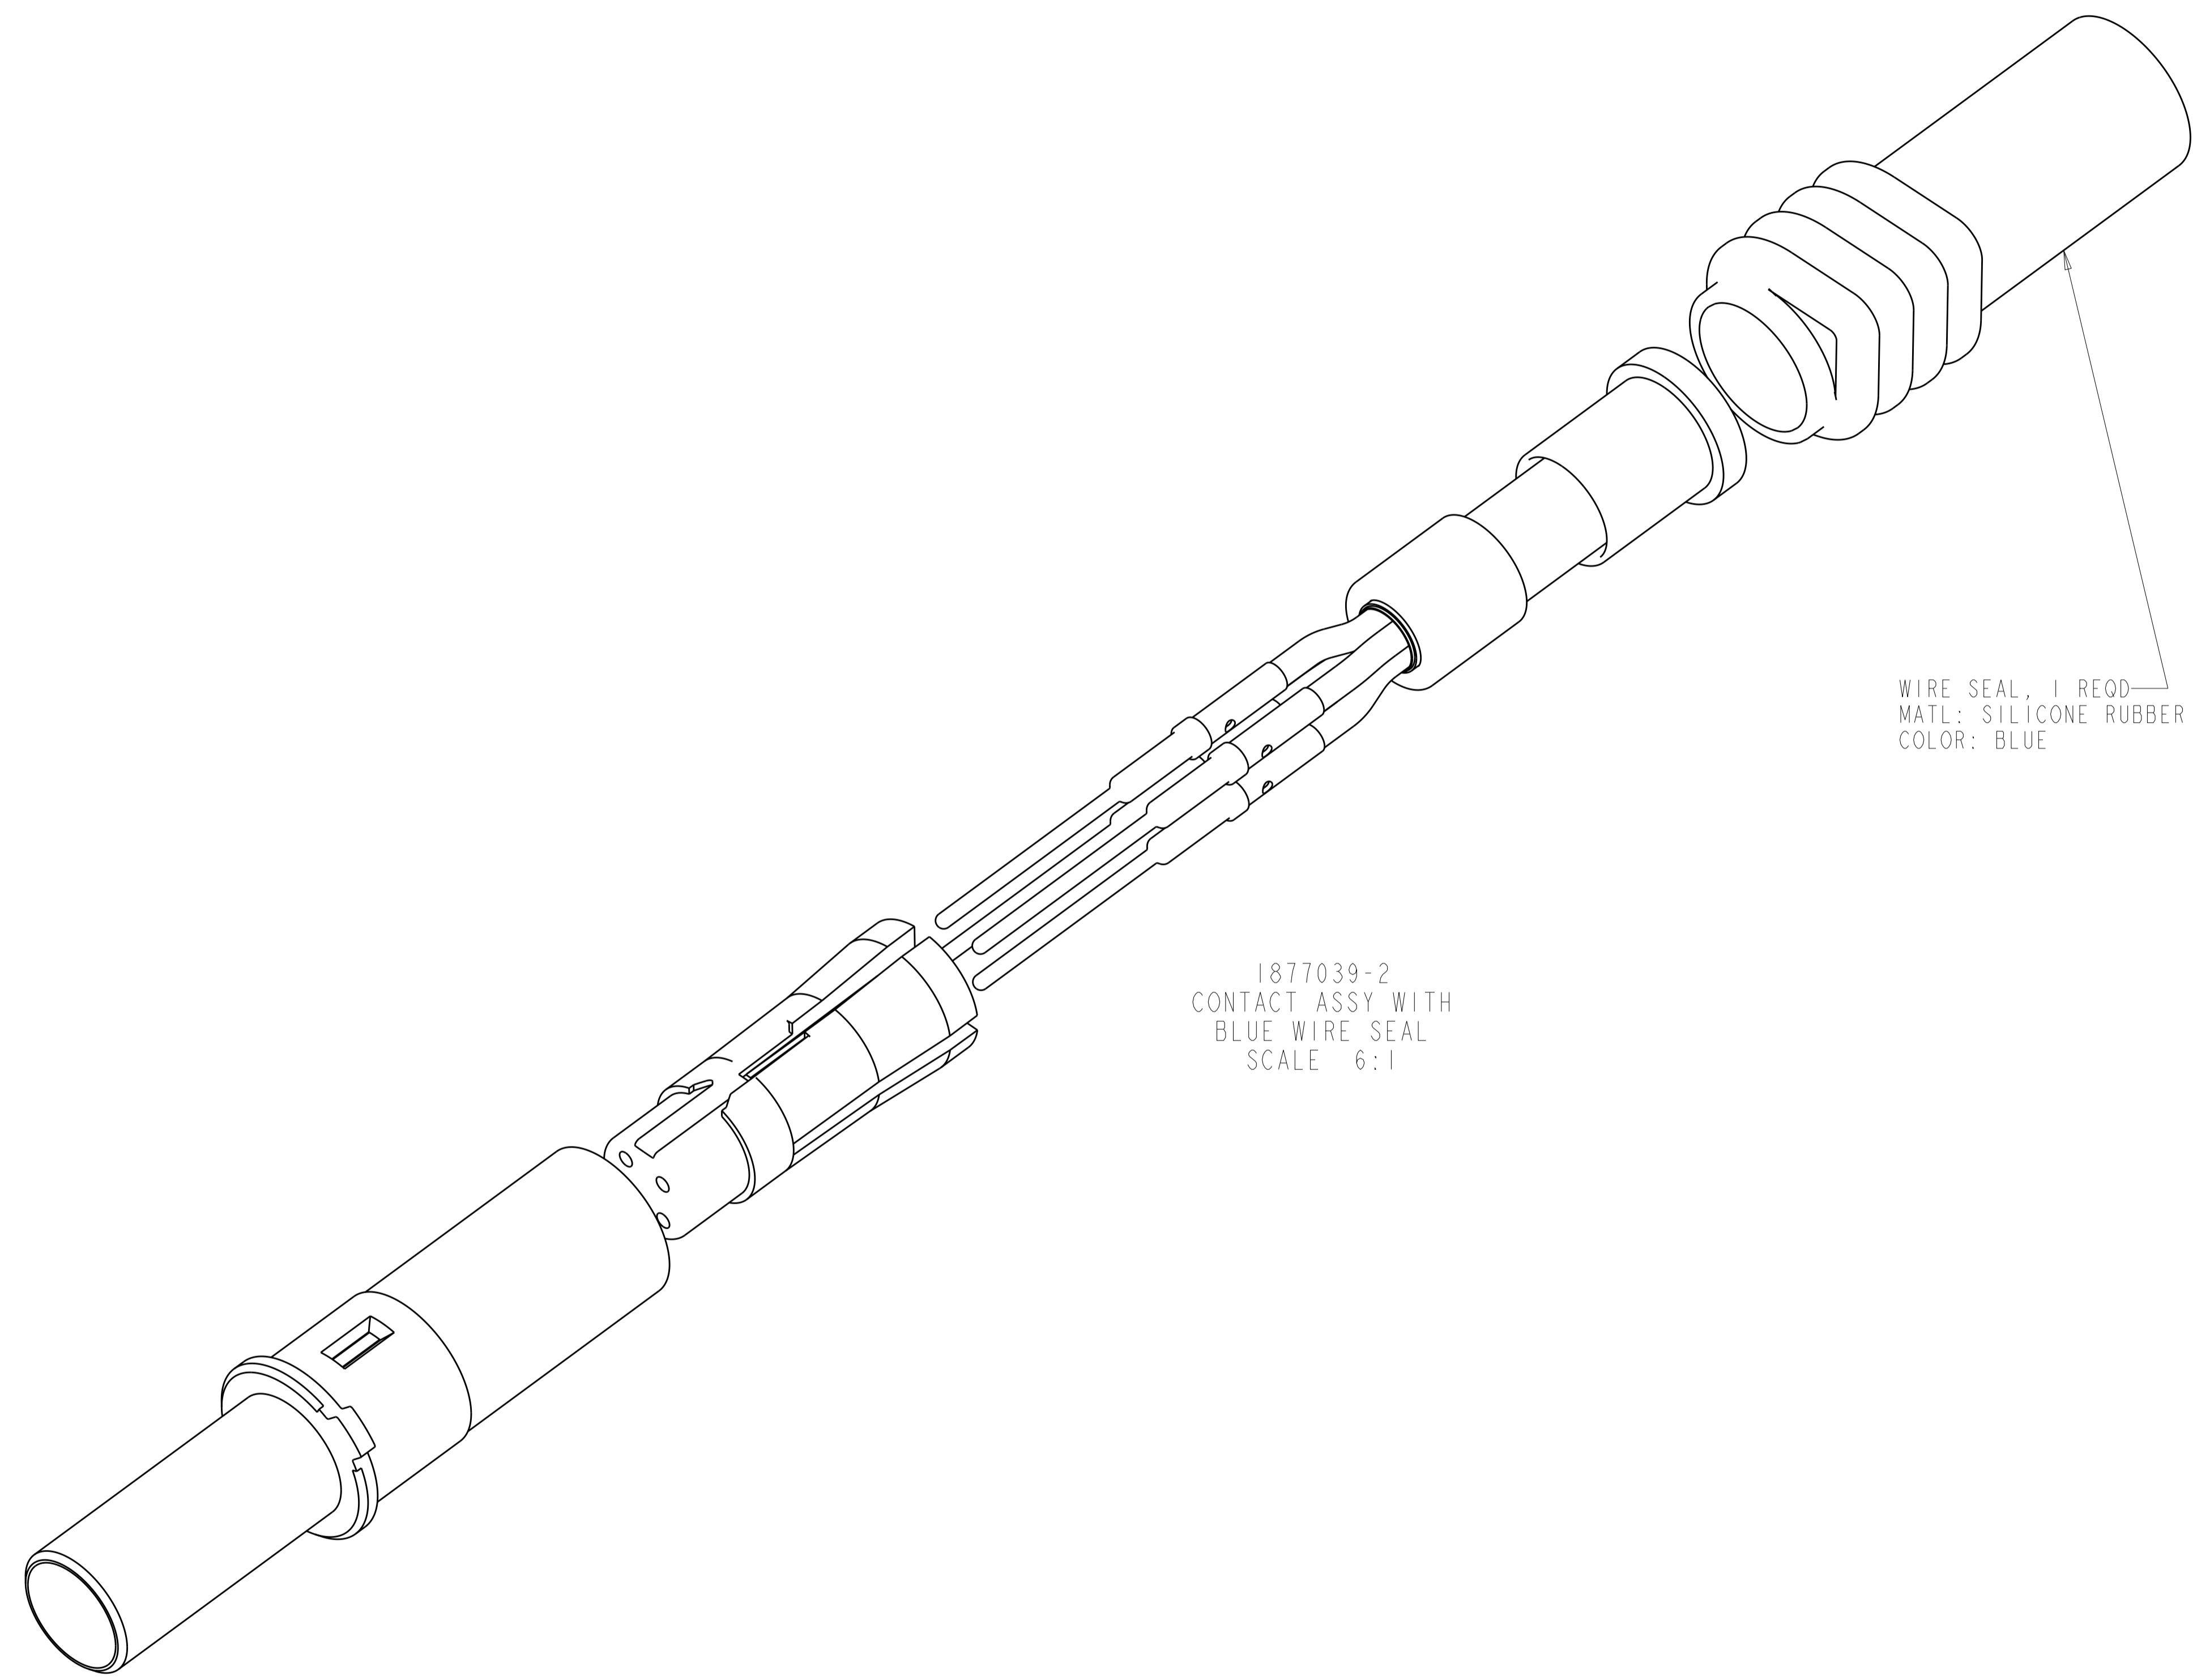

THIS DRAWING IS UNPUBLISHED. RELEASED FOR PUBLICATION 20
COPYRIGHT 20 BY - ALL RIGHTS RESERVED.

REVISIONS				
P.	LTN	DESCRIPTION	DATE	APP'D
-	-	SEE SHEET 1	-	-

1877039-2
CONTACT ASSY WITH
BLUE WIRE SEAL
SCALE 6:1

WIRE SEAL, 1 REQD
MATL: SILICONE RUBBER
COLOR: BLUE

THIS DRAWING IS A CONTROLLED DOCUMENT.		DWN: 04MAY05	
DIMENSIONS: mm [INCH]		CHK: 04MAY05	
TOLERANCES UNLESS OTHERWISE SPECIFIED:		RW: 04MAY05	
0 PLC ±.013 (0.0051) 1 PLC ±0.2 (1.0083) 2 PLC ±0.13 (1.0051) 3 PLC ±0.051 (1.0023) 4 PLC ±. ANGLES ±. FINISH ±.		APVD: 04MAY05	
MATERIAL: -	FINISH: -	WEIGHT: -	NAME: ASSEMBLY, PIN, QUADRAX, 2mm SQ, AIRCRAFT DATA NETWORK, RR/RR WITH PIN CONTACTS, .231 HEX CRIMP SIZE: A1 CAGE CODE: - DRAWING NO: 1877039 RESTRICTED TO: - SCALE: 2:1 SHEET 2 OF 2 REV C Customer Drawing