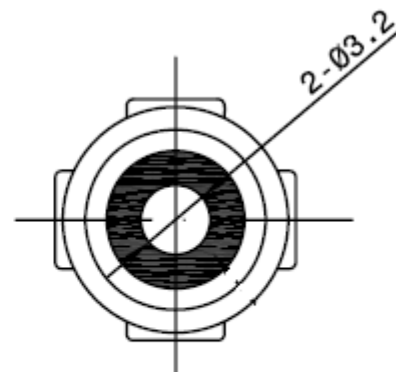

DESCRIPTION: RCA (JACK/JACK), GOLD, ADAPTER
 MODEL NUMBER: 19-1319
 APPLICATION: ADAPTER
 CRIMP TOOL: N/A
 MATERIAL: BODY BRASS GOLD PLATED
 SHELL PVC
 INSULATOR BAKELITE YELLOW
 RoHS COMPLIANCE: NO
 TECHNICAL DETAIL: N/A

	3RD ANGLE PROJECTION	AIM-Cambridge	
	RoHS <input checked="" type="checkbox"/> 2002/95/EC <small>UNLESS OTHERWISE SPECIFIED UNITS: METRIC</small> .XX ±.51 .XXX ±.127 ANGLES ±2°	Title: RCA (Jack/Jack), Gold, Adapter Model No. 19-1319	
<small>This PROPRIETARY Document is property of Cinch Connectivity Solutions. It is confidential in nature, non-transferable, and issued with the clear understanding that it is not traced or copied without permission and is returnable upon demand.</small> <small>INTERPRET DRAWING IN ACCORDANCE WITH ASME Y14.5-2009.</small>	Size A DO NOT SCALE DRAWING	Date: 10/16/2013	Sheet 1 of 1