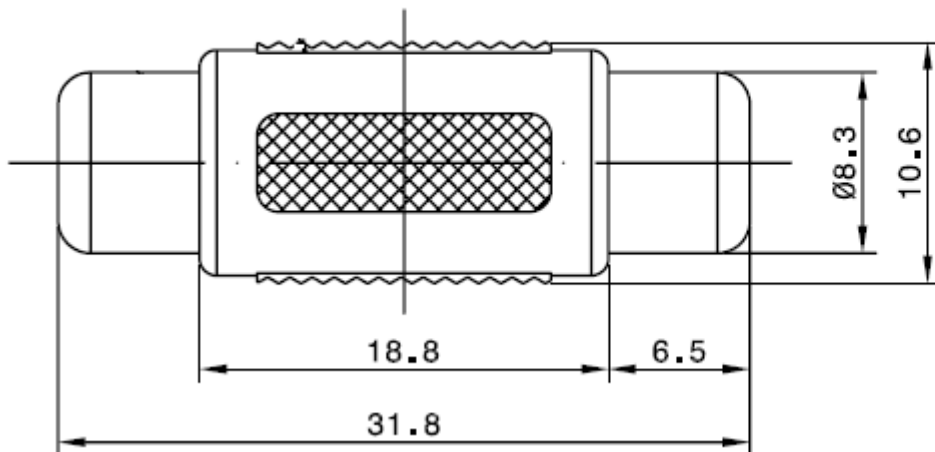

DESCRIPTION: RCA (JACK/JACK), GOLD, ADAPTER
 MODEL NUMBER: 19-1319
 APPLICATION: ADAPTER
 CRIMP TOOL: N/A
 MATERIAL: BODY BRASS GOLD PLATED
 SHELL PVC
 INSULATOR BAKELITE YELLOW
 RoHS COMPLIANCE: NO
 TECHNICAL DETAIL: N/A

	3RD ANGLE PROJECTION	AIM-Cambridge	
	RoHS <input checked="" type="checkbox"/> 2002/95/EC <small>UNLESS OTHERWISE SPECIFIED UNITS: METRIC</small> .XX ±.51 .XXX ±.127 ANGLES ±2°	Title: RCA (Jack/Jack), Gold, Adapter Model No. 19-1319	
<small>This PROPRIETARY Document is property of Cinch Connectivity Solutions. It is confidential in nature, non-transferable, and issued with the clear understanding that it is not traced or copied without permission and is returnable upon demand.</small> <small>INTERPRET DRAWING IN ACCORDANCE WITH ASME Y14.5-2009.</small>	Size A DO NOT SCALE DRAWING	Date: 10/16/2013	Sheet 1 of 1