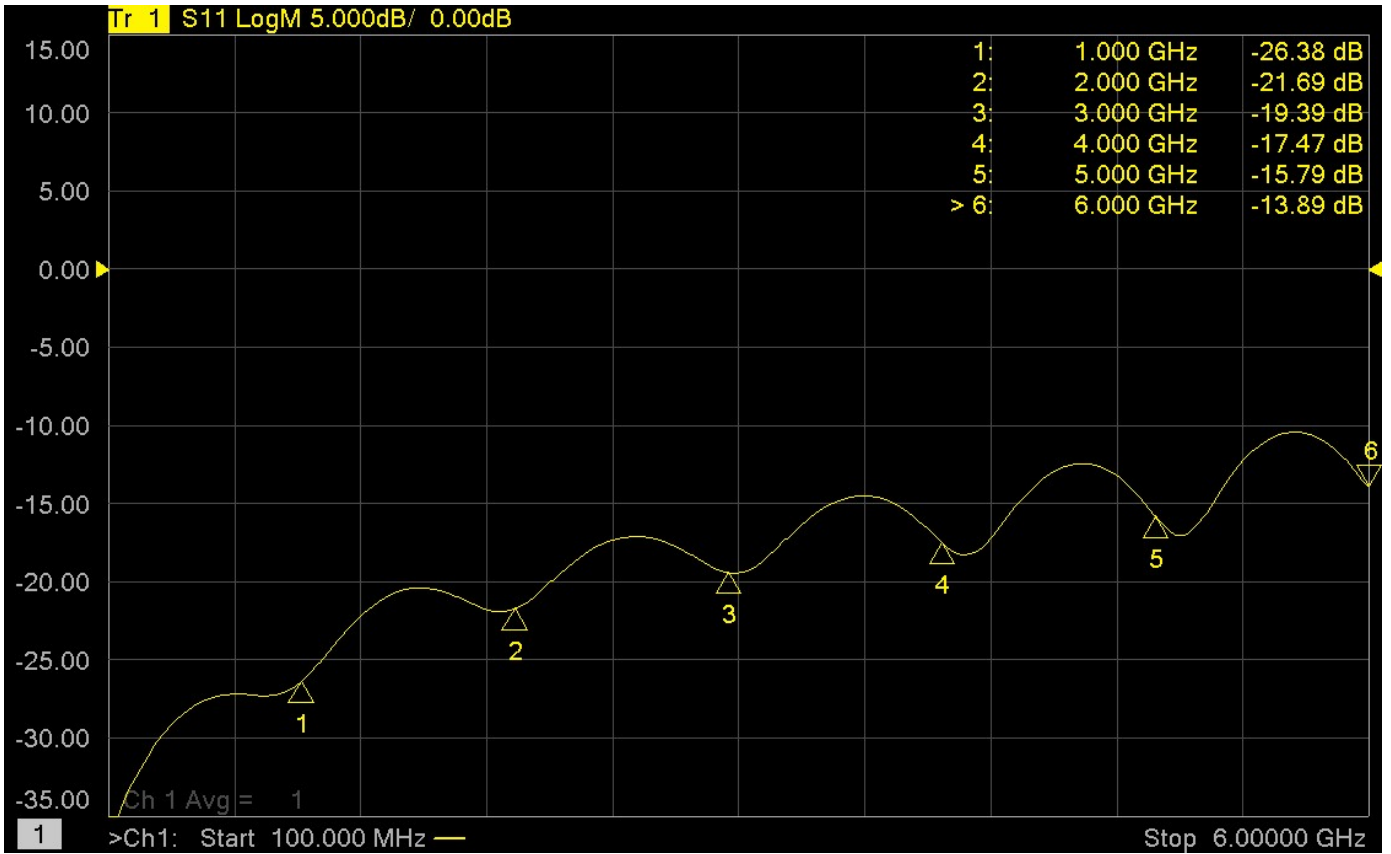

**Pigtail Cable for
Wi-Fi/Bluetooth Antennas
MHF4 to RP-SMA
100mm / 200mm V1.0**

Datasheet

TEST REPORT

Description : SMA FEMALE RP BULKHEAD O-RING+1.13+MHF4 IPEX (IP67)

L=200mm

Part NO. : 021331113IPEX4-200