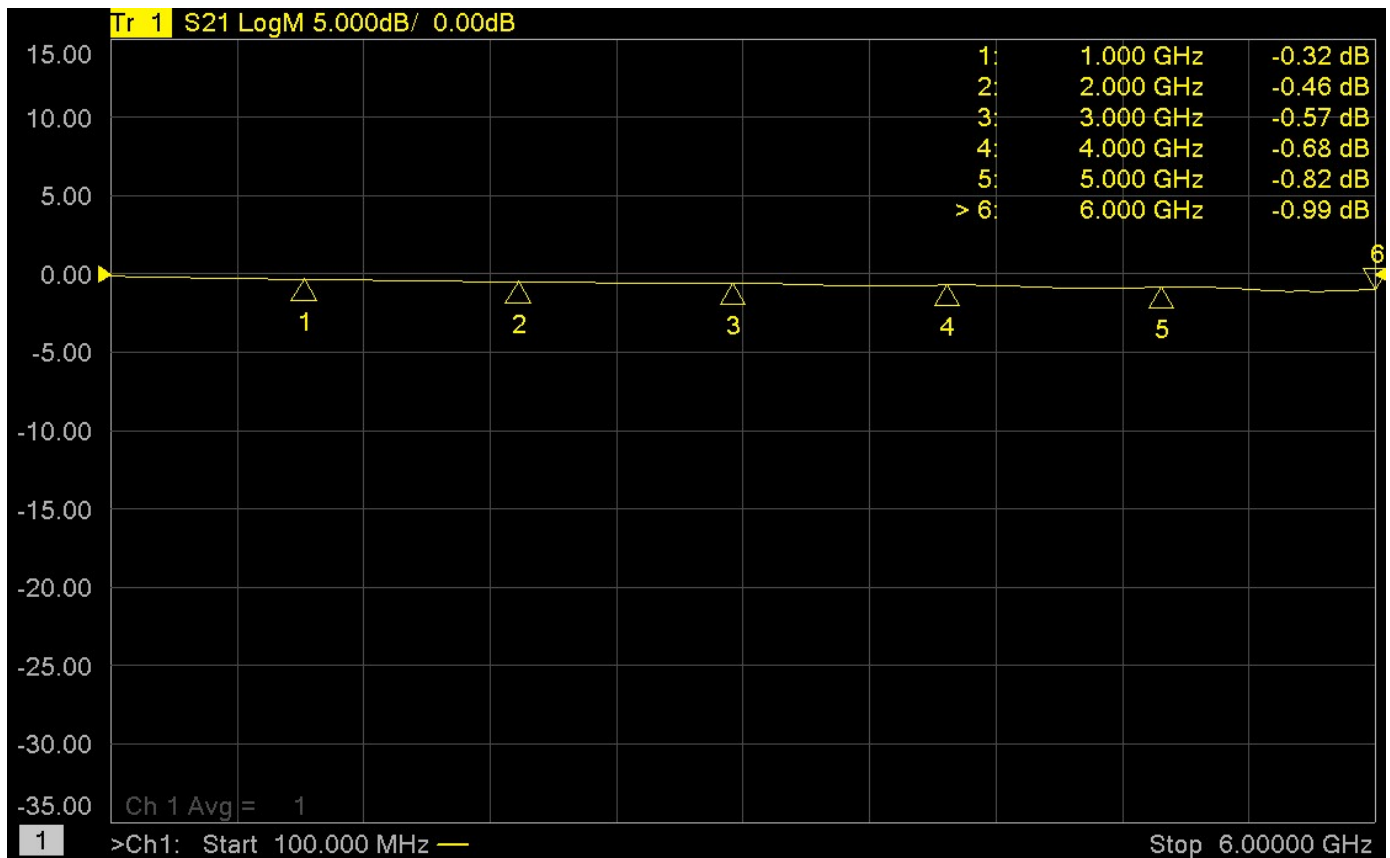

**Pigtail Cable for
Wi-Fi/Bluetooth Antennas
MHF4 to RP-SMA
100mm / 200mm V1.0**

Datasheet

TEST REPORT

Description : SMA FEMALE RP BULKHEAD O-RING+1.13+MHF4 IPEX (IP67)

L=200mm

Part NO. : 021331113IPEX4-200