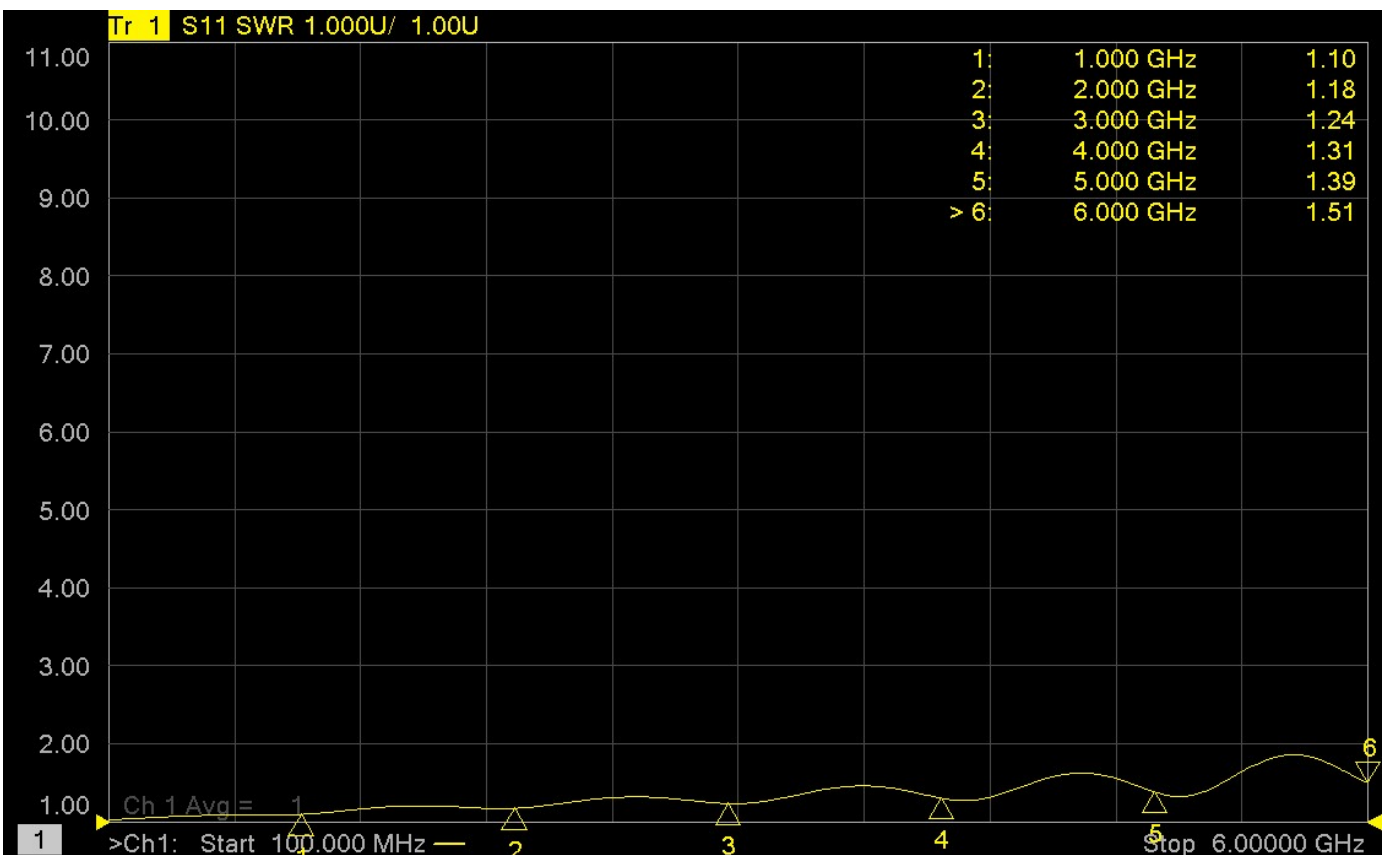

**Pigtail Cable for
Wi-Fi/Bluetooth Antennas
MHF4 to RP-SMA
100mm / 200mm V1.0**

Datasheet

TEST REPORT

Description : SMA FEMALE RP BULKHEAD O-RING+1.13+MHF4 IPEX (IP67)

L=200mm

Part NO. : 021331113IPEX4-200