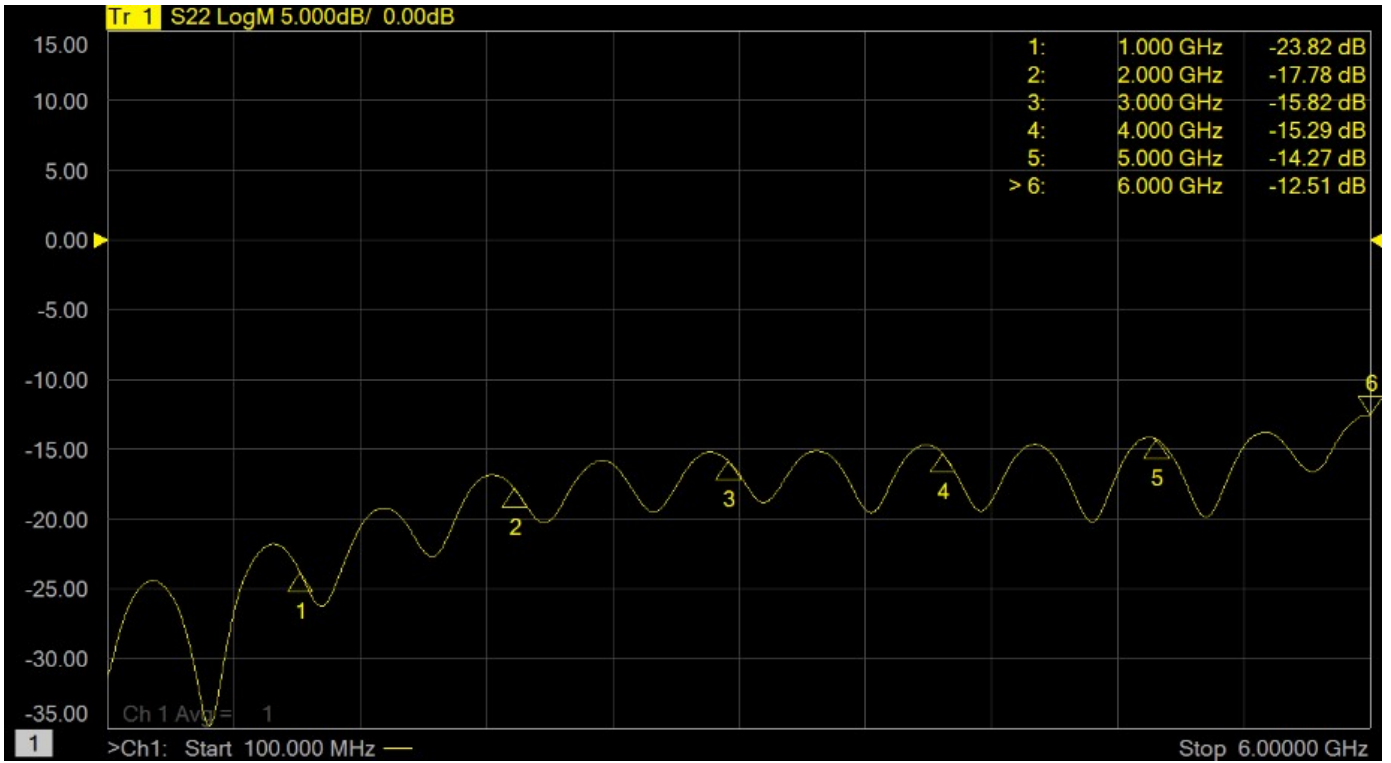

**Pigtail Cable for
Wi-Fi/Bluetooth Antennas
MHF4 to RP-SMA
100mm / 200mm V1.0**

Datasheet

TEST REPORT

Description : SMA FEMALE RP BULKHEAD O-RING+1.13+MHF4 IPEX (IP67)

L=200mm

Part NO. : 021331113IPEX4-200