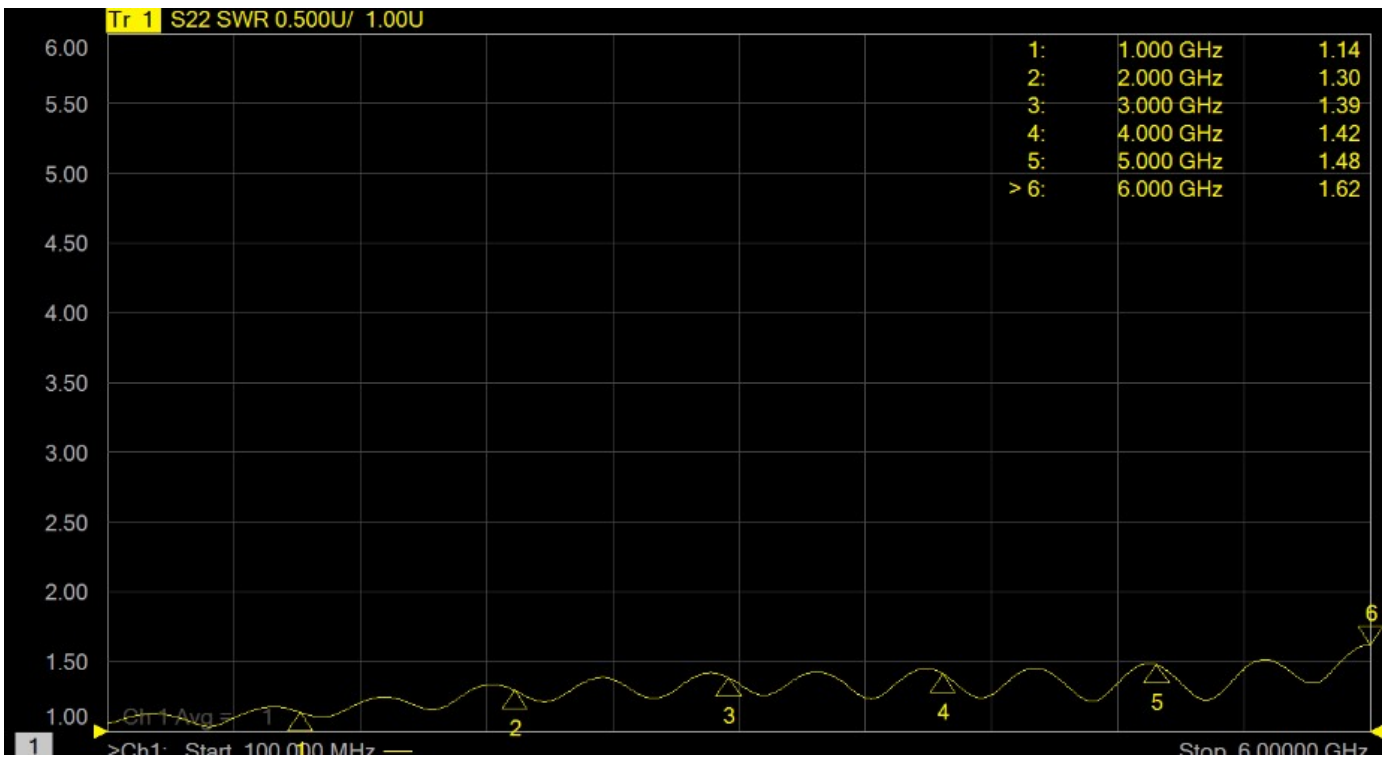

**Pigtail Cable for
Wi-Fi/Bluetooth Antennas
MHF4 to RP-SMA
100mm / 200mm V1.0**

Datasheet

TEST REPORT

Description : SMA FEMALE RP BULKHEAD O-RING+1.13+MHF4 IPEX (IP67)

L=200mm

Part NO. : 021331113IPEX4-200