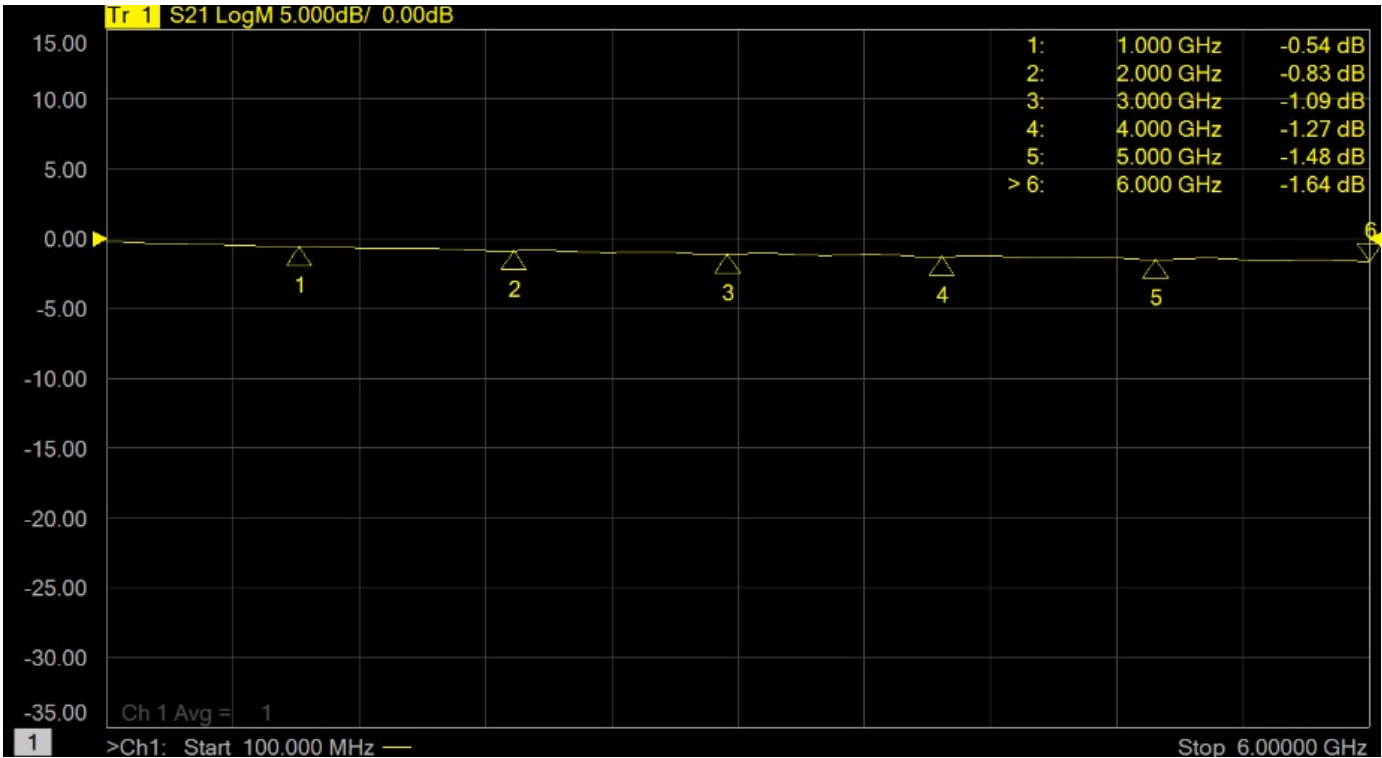

**Pigtail Cable for
Wi-Fi/Bluetooth Antennas
MHF4 to RP-SMA
100mm / 200mm V1.0**

Datasheet

TEST REPORT

Description : SMA FEMALE RP BULKHEAD O-RING+1.13+MHF4 IPEX (IP67)

L=200mm

Part NO. : 021331113IPEX4-200