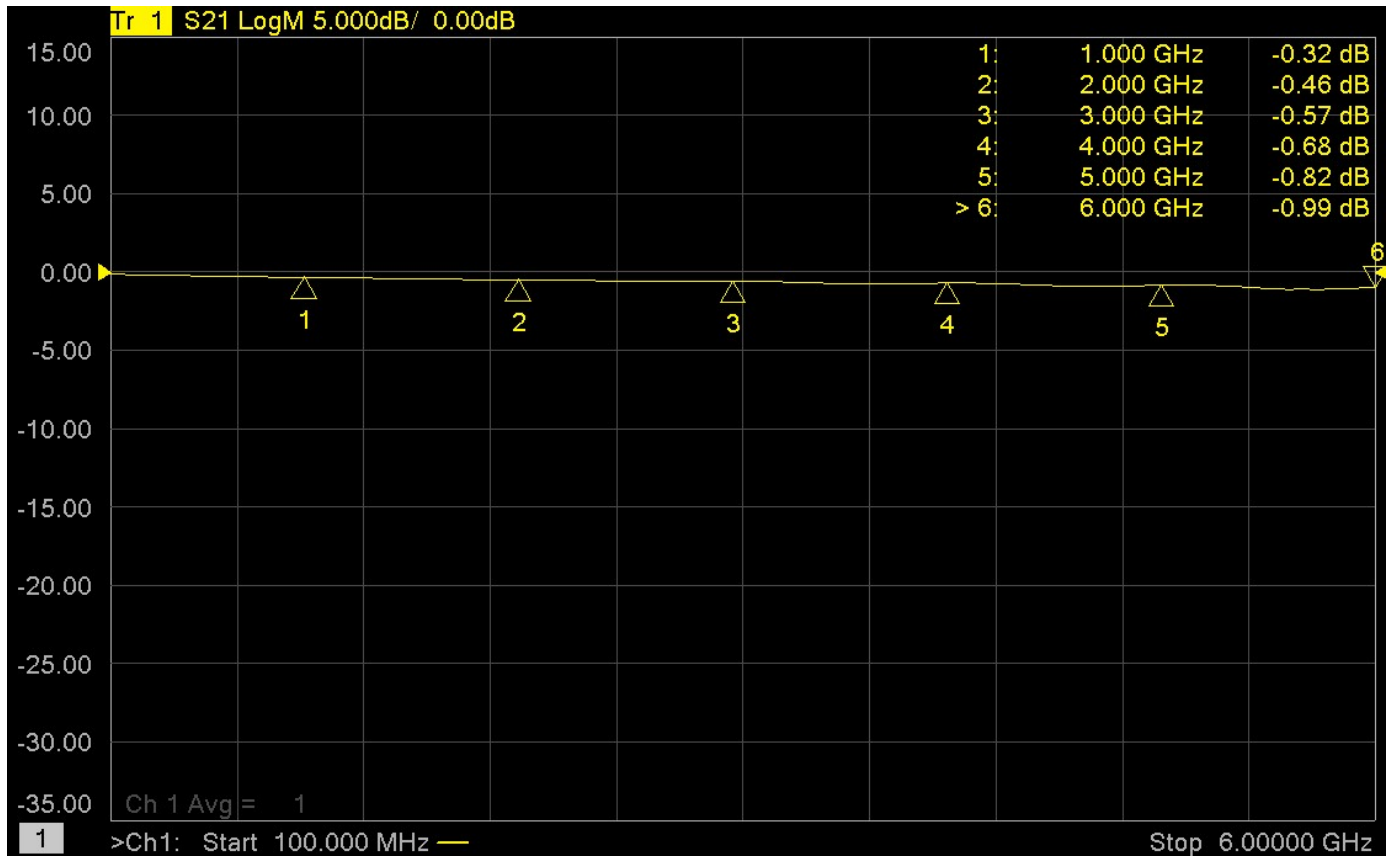

**Pigtail Cable for
Wi-Fi/Bluetooth Antennas
MHF4 to RP-SMA
100mm / 200mm V1.0**

Datasheet

TEST REPORT

Description : SMA FEMALE RP BULKHEAD+1.13+MHF4 IPEX L=100mm

Part NO. : 0273113IPEX4-100

TEST REPORT

Description : SMA FEMALE RP BULKHEAD+1.13+MHF4 IPEX L=200mm

Part NO. : 0273113IPEX4-200

TEST REPORT

Description : SMA FEMALE RP BULKHEAD O-RING+1.13+MHF4 IPEX (IP67)

L=200mm

Part NO. : 021331113IPEX4-200