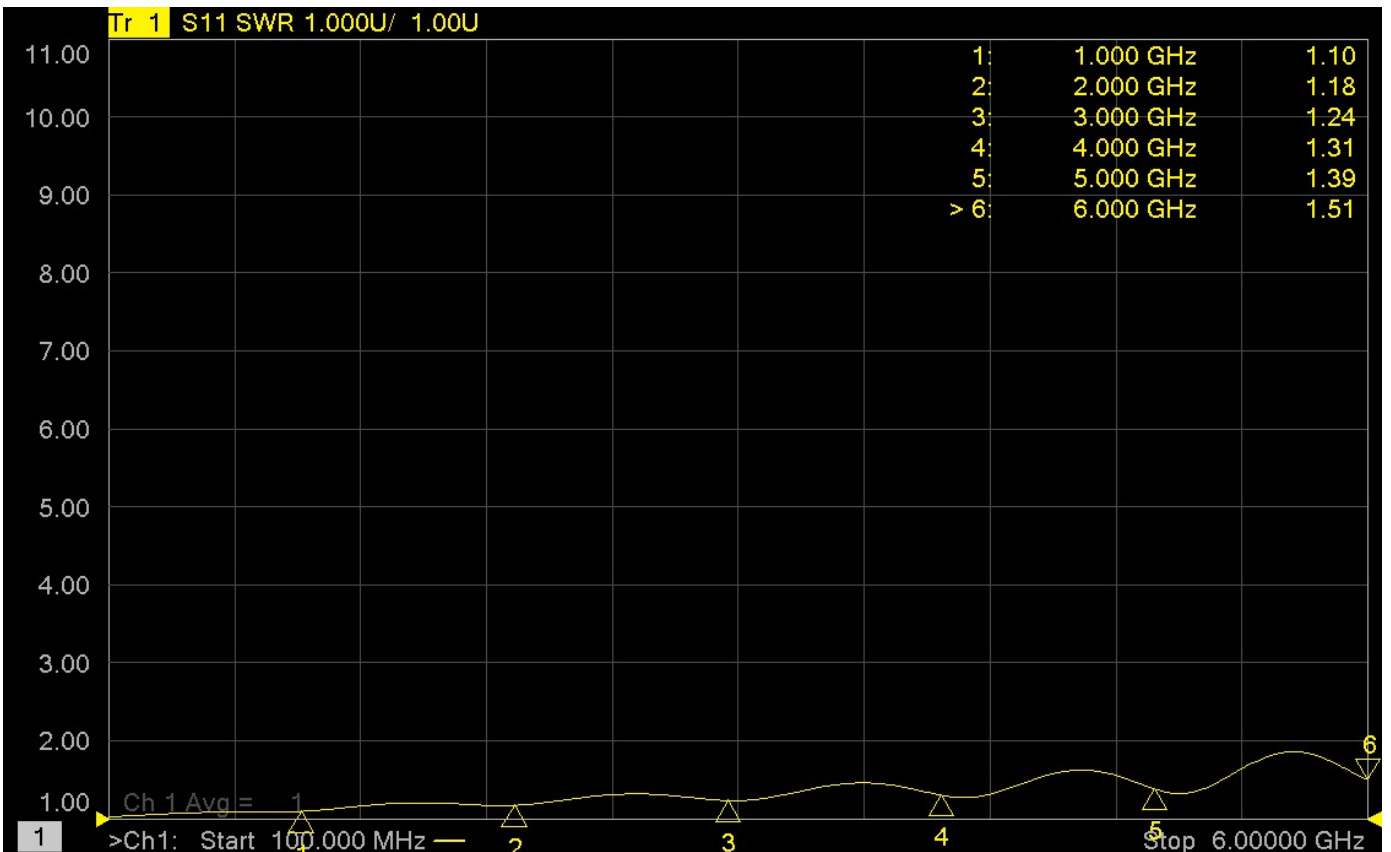

**Pigtail Cable for
Wi-Fi/Bluetooth Antennas
MHF4 to RP-SMA
100mm / 200mm V1.0**

Datasheet

TEST REPORT

Description : SMA FEMALE RP BULKHEAD+1.13+MHF4 IPEX L=100mm

Part NO. : 0273113IPEX4-100

TEST REPORT

Description : SMA FEMALE RP BULKHEAD+1.13+MHF4 IPEX L=200mm

Part NO. : 0273113IPEX4-200

TEST REPORT

Description : SMA FEMALE RP BULKHEAD O-RING+1.13+MHF4 IPEX (IP67)

L=200mm

Part NO. : 021331113IPEX4-200