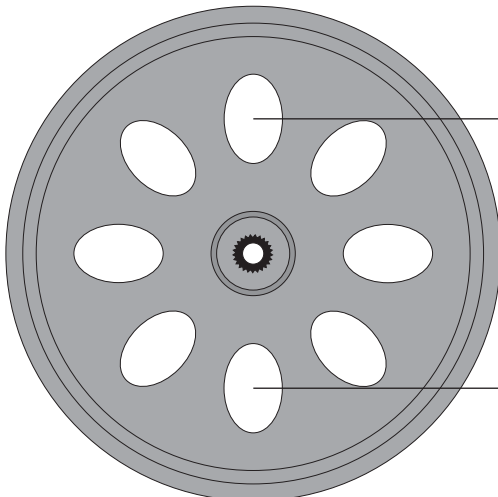

One wheel and two rubber band tires (28109)

2.62"
(66.5mm)

Wheel Front

Wheel Back

1.40"
(35.6mm)

Side

2.57"
(65.3mm)

Fits Futaba and GWS servos
(does not fit Hi-Tech servos)

0.31"
(7.9mm)

0.30"
(7.6mm)