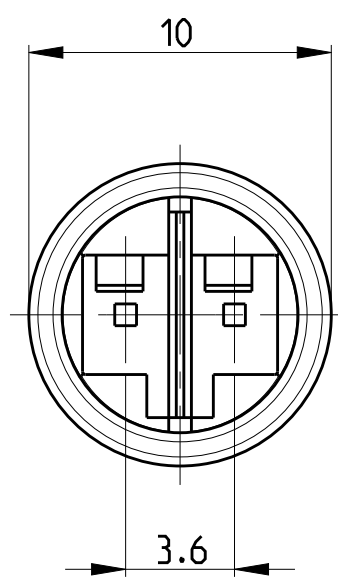

THIS DRAWING IS UNPUBLISHED. RELEASED FOR PUBLICATION 20
© COPYRIGHT 20 BY - ALL RIGHTS RESERVED.

LOC	DIST	REVISIONS					
		P	LTR	DESCRIPTION	DATE	DWN	APVD
		B1		REVISED PER ECR-13-003447	11MAR2013	RS	DD
		E		REVISED PER ECR-16-005692	02JUN2016	RS	JL
		F		REVISED PER ECR-16-017348	24FEB2017	RK	JL