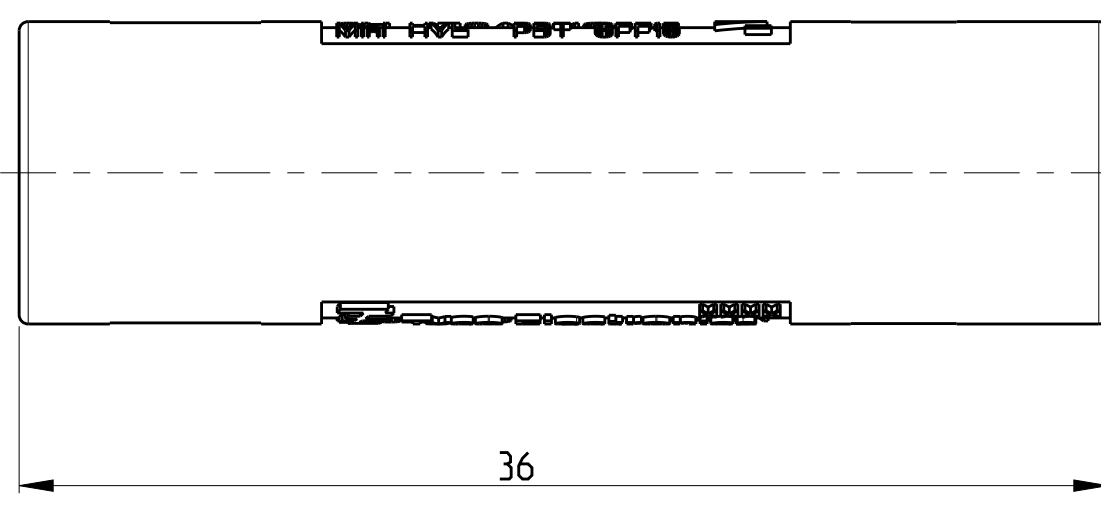

THIS DRAWING IS UNPUBLISHED. RELEASED FOR PUBLICATION 20
© COPYRIGHT 20 BY - ALL RIGHTS RESERVED.

LOC	DIST	REVISIONS					
		P	LTR	DESCRIPTION	DATE	DWN	APVD
		B1		REVISED PER ECR-13-003447	11MAR2013	RS	DD
		E		REVISED PER ECR-16-005692	02JUN2016	RS	JL
		F		REVISED PER ECR-16-017348	24FEB2017	RK	JL