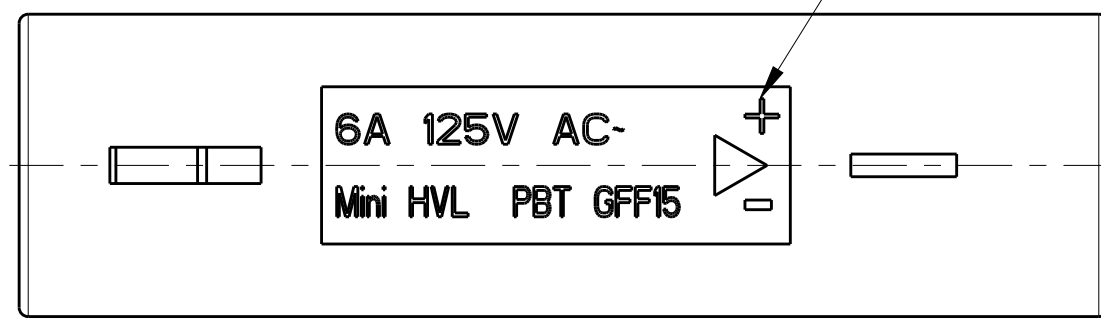

THIS DRAWING IS UNPUBLISHED. RELEASED FOR PUBLICATION 20
© COPYRIGHT 20 BY - ALL RIGHTS RESERVED.

LOC	DIST	REVISIONS					
		P	LTR	DESCRIPTION	DATE	DWN	APVD
		B1		REVISED PER ECR-13-003447	11MAR2013	RS	DD
		E		REVISED PER ECR-16-005692	02JUN2016	RS	JL
		F		REVISED PER ECR-16-017348	24FEB2017	RK	JL