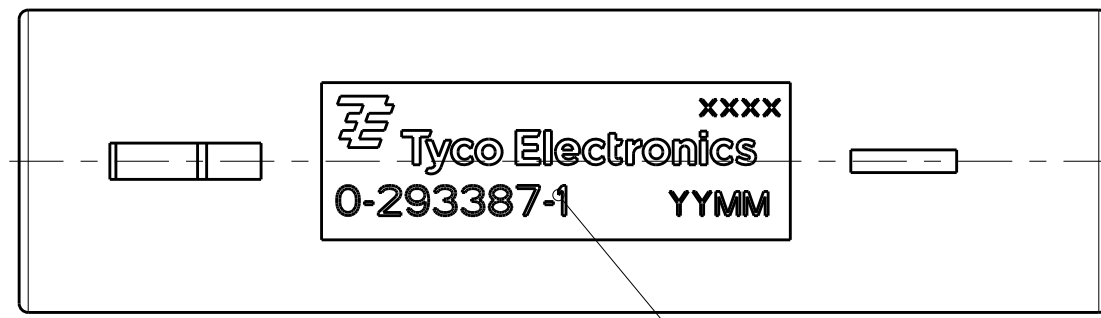

- Remarks:
1. cavities designed for MQS pin contact PN 1740335-x
  2. Counterpart is Plug PN 293388-x
- 3 Polarity marking +/- permanent / usable for DC version
  - 4 PN specific marking
  - 5 PBT 15GF, UL 94 V0 WHITE COLOR