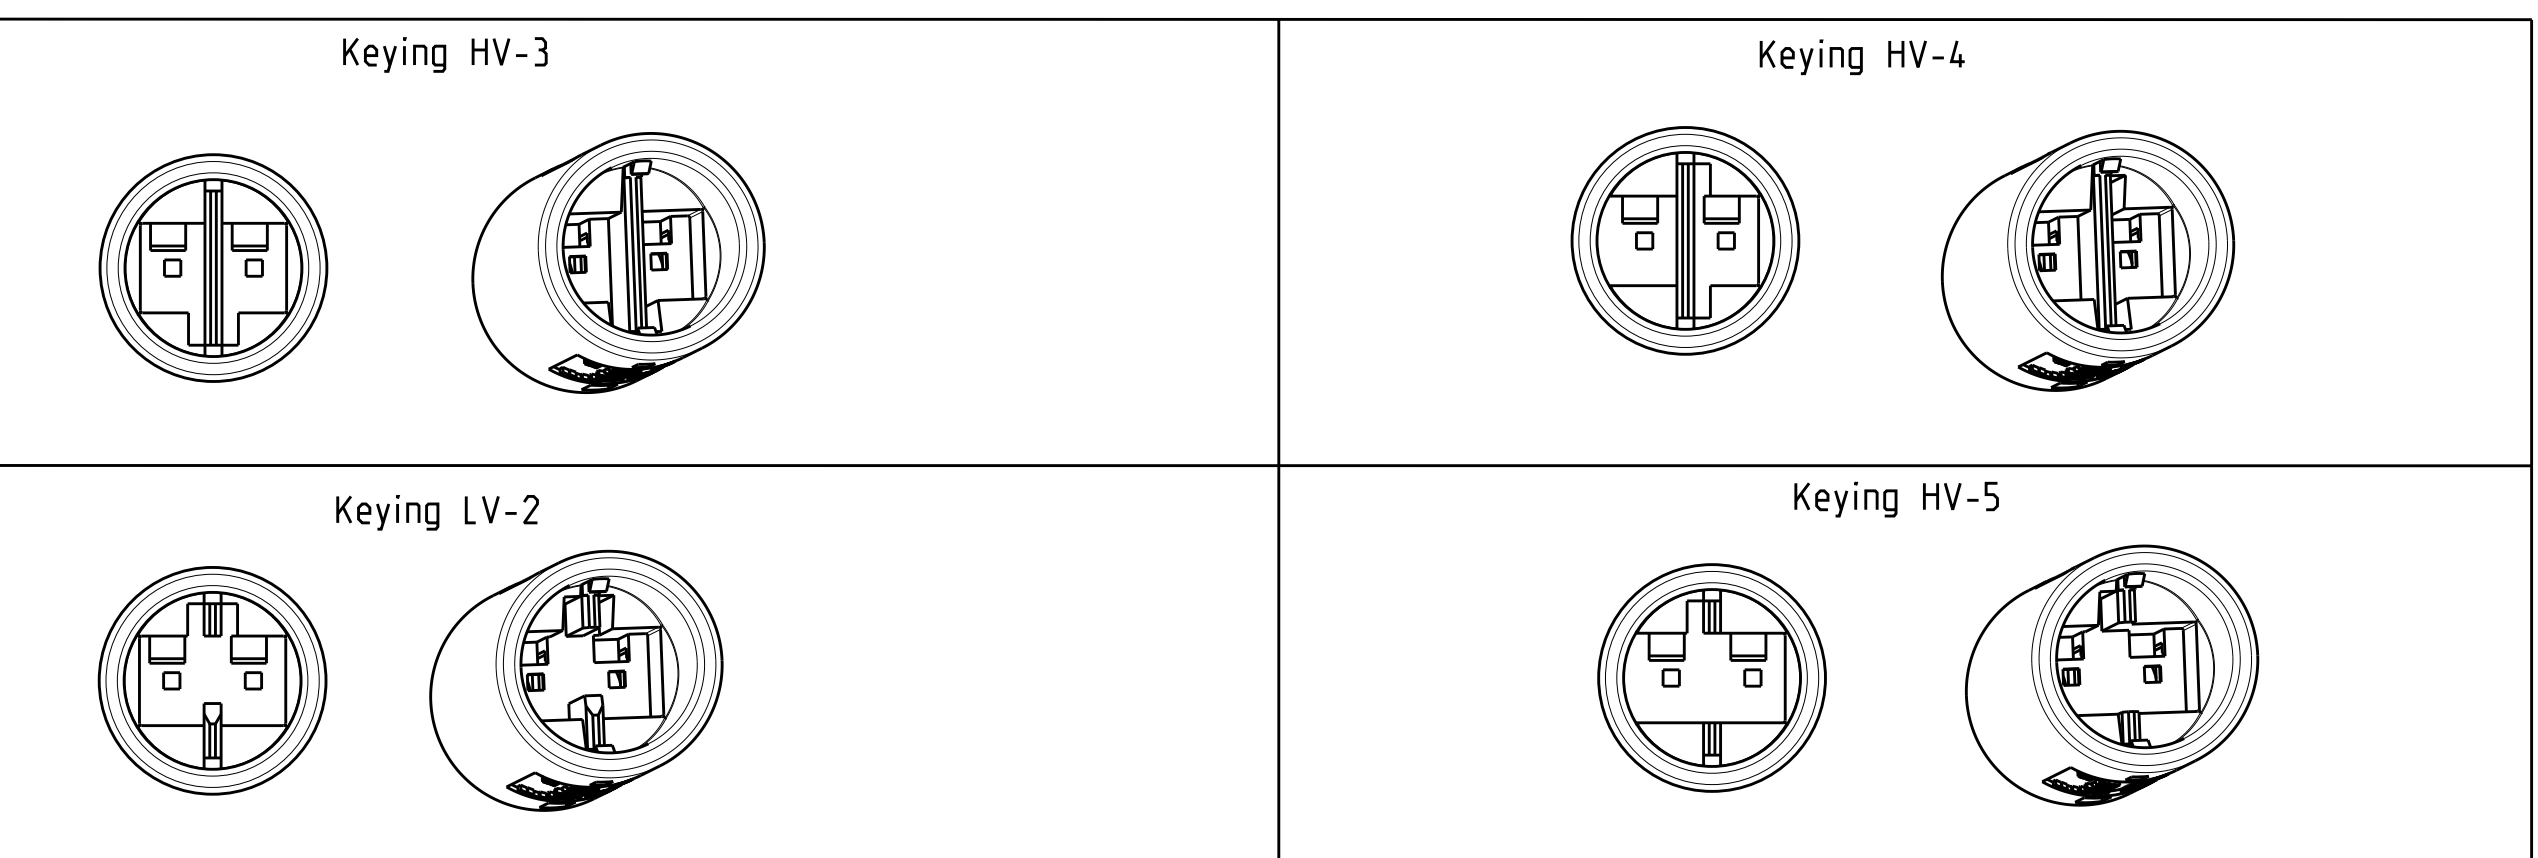

1. Remarks:
1. cavities designed for MQS pin contact PN 1740335-x
  2. Counterpart is Plug PN 293388-x
3. 3 Polarity marking +/- permanent / usable for DC version
   - 4 PN specific marking
   - 5 PBT 15GF, UL 94 V0 WHITE COLOR

P/N 293387-1 AS SHOWN