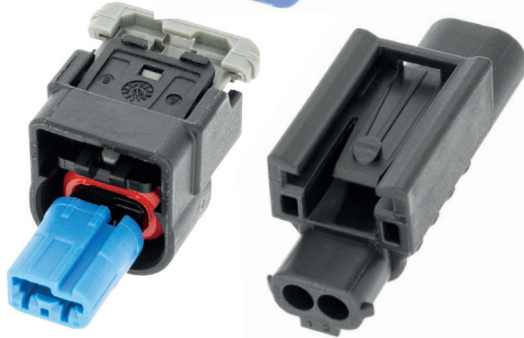

APEX[®] 1.2 SensoMate[™] SERIES

APEX[®] 1.2 SensoMate[™]
4W Female

APEX[®] 1.2 SensoMate[™]
2W Female & Male

BENEFITS

- Heavy-duty performance for engine vibration and temperature
- Highest current rating of APEX two-piece performance technology
- Ergonomic design including Connector Position Assurance (CPA)

FEATURES

- Compatible with VDA (AK) 1.2 and USCAR 120 device interfaces (1.2 mm male blade)
- Compliant with Hyundai ES 91500-00/02
- Compliant with USCAR design guidelines and performance standards
- Compliant to Renault-Nissan-Mitsubishi RND5-B-00029 performance standards
- Terminal Position Assurance (TPA) based on Primary Lock Reinforcement (PLR) to detect partially installed terminals

AVAILABLE CONFIGURATIONS

Cavity Count (ways)	2, 3, 4, 5, 6
Cavity Configurations (mm)	1.2
Blade Size (mm)	1.2
Genders	Female, Male
Sealing Type	Cable Sealed
Centerline Spacing (mm)	4.0
TPA	PLR
CPA	Optional
High Temperature T5 (175°C)	Version available