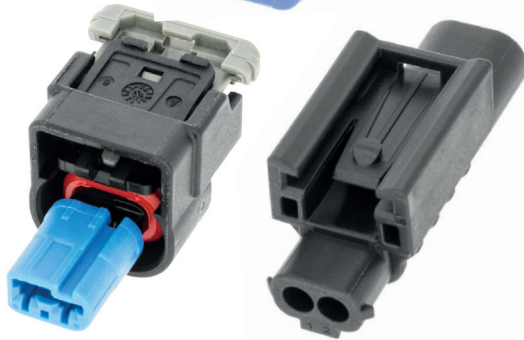

APEX[®] 1.2 SensoMate[™] SERIES

APEX[®] 1.2 SensoMate[™]
4W Female

APEX[®] 1.2 SensoMate[™]
2W Female & Male

BENEFITS

- Heavy-duty performance for engine vibration and temperature
- Highest current rating of APEX two-piece performance technology
- Ergonomic design including Connector Position Assurance (CPA)

FEATURES

- Compatible with VDA (AK) 1.2 and USCAR 120 device interfaces (1.2 mm male blade)
- Compliant with Hyundai ES 91500-00/02
- Compliant with USCAR design guidelines and performance standards
- Compliant to Renault-Nissan-Mitsubishi RND5-B-00029 performance standards
- Terminal Position Assurance (TPA) based on Primary Lock Reinforcement (PLR) to detect partially installed terminals

AVAILABLE CONFIGURATIONS

Cavity Count (ways)	2, 3, 4, 5, 6
Cavity Configurations (mm)	1.2
Blade Size (mm)	1.2
Genders	Female, Male
Sealing Type	Cable Sealed
Centerline Spacing (mm)	4.0
TPA	PLR
CPA	Optional
High Temperature T5 (175°C)	Version available