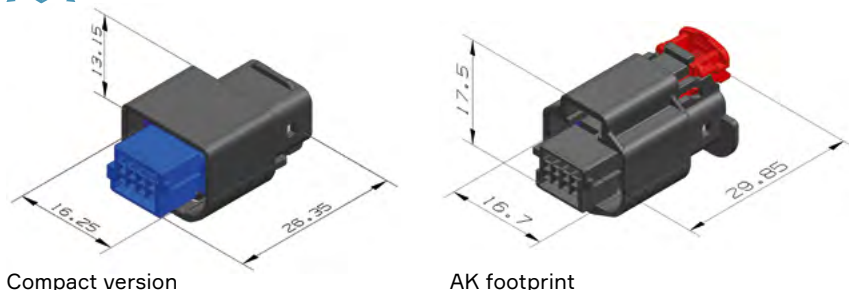

Cavity count	Blade size (mm)	Gender	AK footprint	Dimensions W x H x L (mm)	Part number	Index	Color
8	0.5	F	Yes	16.7 x 17.5 x 29.85	35364118	A	Black
8	0.5	F	Yes	16.7 x 17.5 x 29.85	35371049	B	Black
8	0.5	F	Yes	16.7 x 17.5 x 29.85	35371050	C	Black
8	0.5	F	No	16.25 x 13.15 x 26.35	35355142	A	Black
8	0.5	F	No	16.25 x 13.15 x 26.35	35355143	B	Black
8	0.5	F	No	16.25 x 13.15 x 26.35	35355144	C	Black
12	0.5	F	Yes	20.3 x 17.5 x 29.85	35511141	A	Black

REQUIRED ACCESSORIES

Type	Color	Angle	Part number
Cover	Black	180°	Consult us
Cover	Black	90° right	Consult us
Cover	Black	90° left	Consult us

DIMENSION MEASUREMENT SAMPLE