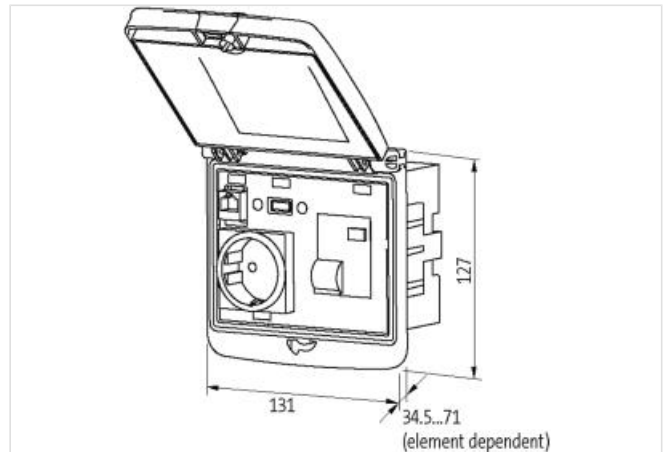

MODLINK MSDD FRAME SINGLE METALIC

Closure 3 mm double bit incl. pluggable knob

Frame: plastic PA black

Lid: plastic, ABS gray

Closure: 3 mm double bit
with attachable rotation knob

[Link to Product](#)

Illustration

Product may differ from Image

General data

Dimensions H×W×D 127×66×43 mm

Classifications

ECLASS-6.0 27189217

ECLASS-6.1 27189260

ECLASS-7.0 27189260