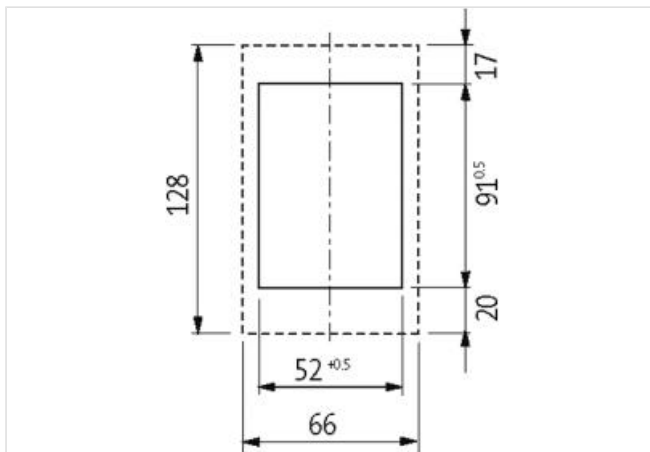

MODLINK MSDD FRAME SINGLE METALIC

Closure 3 mm double bit incl. pluggable knob

Frame: plastic PA black

Lid: plastic, ABS gray

Closure: 3 mm double bit
with attachable rotation knob

[Link to Product](#)

Illustration

Product may differ from Image

General data

Dimensions H×W×D 127×66×43 mm

Classifications

ECLASS-6.0 27189217

ECLASS-6.1 27189260

ECLASS-7.0 27189260