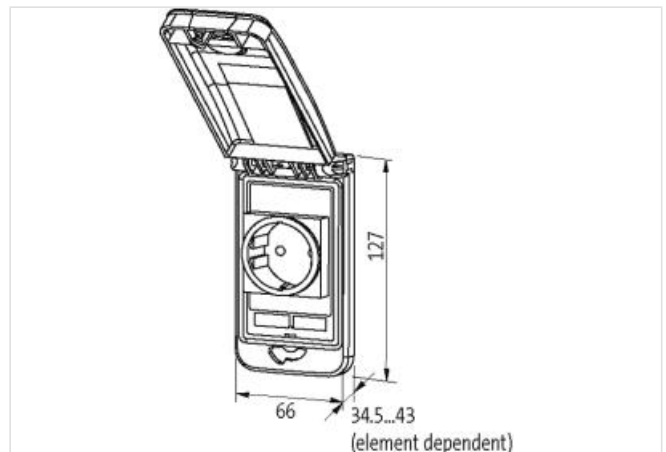

MODLINK MSDD FRAME SINGLE METALIC

Closure 3 mm double bit incl. pluggable knob

Frame: plastic PA black

Lid: plastic, ABS gray

Closure: 3 mm double bit
with attachable rotation knob

[Link to Product](#)

Illustration

Product may differ from Image

General data

Dimensions H×W×D 127×66×43 mm

Classifications

ECLASS-6.0 27189217

ECLASS-6.1 27189260

ECLASS-7.0 27189260