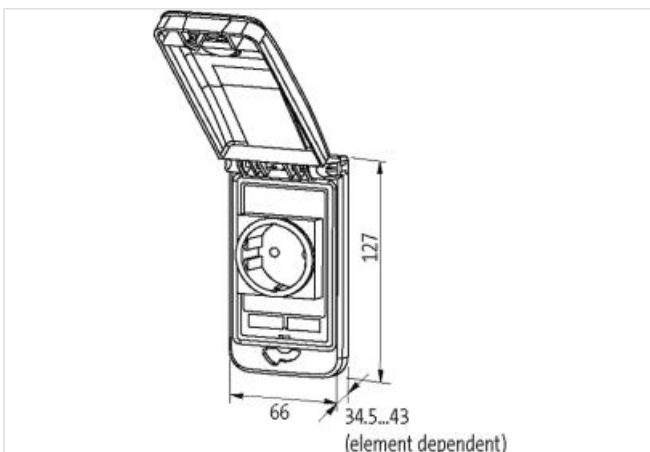

Modlink MSDD set contains:Frame 4000-68513-0000001

Insert 4000-68000-4070000

[Link to Product](#)

Illustration

Product may differ from Image

**Commercial data**

ECLASS-6.0	27189234
ECLASS-7.0	27189234
ECLASS-8.0	27189234
ECLASS-9.0	27189234
ETIM-5.0	EC002625
customs tariff number	85366990
GTIN	4048879691789
Packaging unit	1