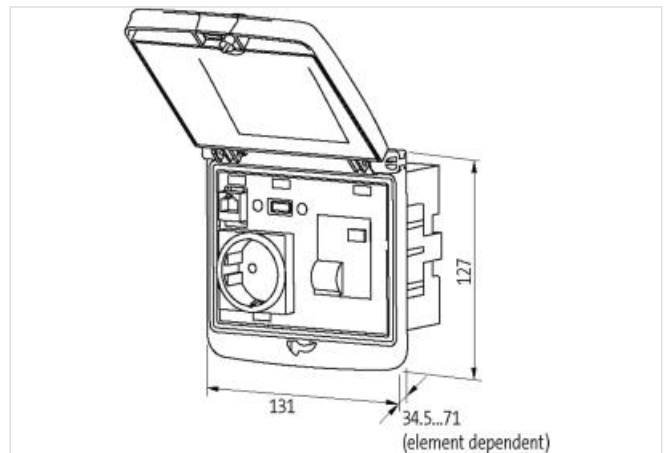

Modlink MSDD set contains:Frame 4000-68513-0000001

Insert 4000-68000-4070000

[Link to Product](#)

Illustration

Product may differ from Image

**Commercial data**

ECLASS-6.0	27189234
ECLASS-7.0	27189234
ECLASS-8.0	27189234
ECLASS-9.0	27189234
ETIM-5.0	EC002625
customs tariff number	85366990
GTIN	4048879691789
Packaging unit	1