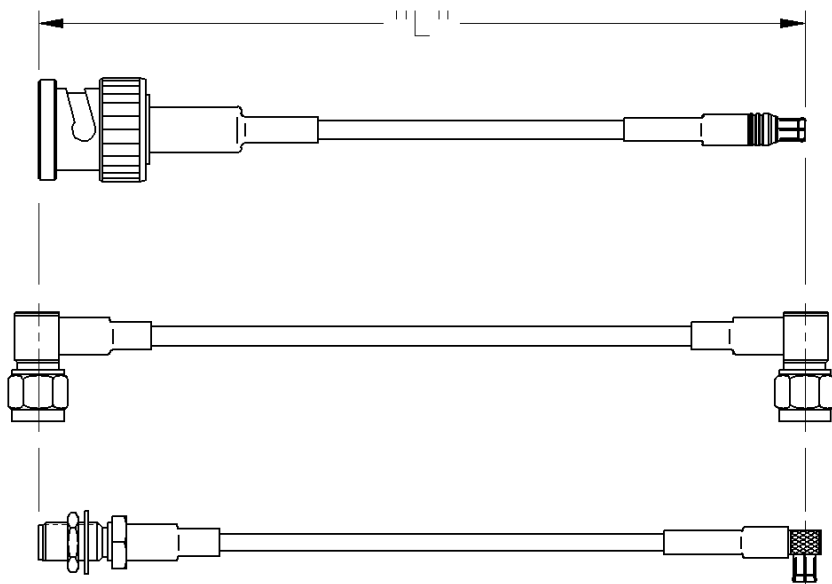

Fixed Length Cable Assemblies

INCHES (MILLIMETERS)
CUSTOMER DRAWINGS AVAILABLE UPON REQUEST

SMA STRAIGHT PLUG TO SMA STRAIGHT BULKHEAD JACK

PART NUMBER	CABLE TYPE	CABLE LENGTH	CONNECTOR A	CONNECTOR B
415-0031-006	RG-316	6"	142-0403-011	142-0303-411
415-0031-012	RG-316	12"	142-0403-011	142-0303-411
415-0031-018	RG-316	18"	142-0403-011	142-0303-411
415-0031-024	RG-316	24"	142-0403-011	142-0303-411
415-0031-036	RG-316	36"	142-0403-011	142-0303-411
415-0031-048	RG-316	48"	142-0403-011	142-0303-411
415-0035-006	RG-316 DS	6"	142-0404-011	142-0304-411
415-0035-012	RG-316 DS	12"	142-0404-011	142-0304-411
415-0035-018	RG-316 DS	18"	142-0404-011	142-0304-411
415-0035-024	RG-316 DS	24"	142-0404-011	142-0304-411
415-0035-036	RG-316 DS	36"	142-0404-011	142-0304-411

PART NUMBER	CABLE TYPE	CABLE LENGTH	CONNECTOR A	CONNECTOR B
415-0035-048	RG-316 DS	48"	142-0404-011	142-0304-411
415-0040-012	RG-58	12"	142-0407-011	142-0307-411
415-0040-024	RG-58	24"	142-0407-011	142-0307-411
415-0040-036	RG-58	36"	142-0407-011	142-0307-411
415-0040-048	RG-58	48"	142-0407-011	142-0307-411
415-0040-060	RG-58	60"	142-0407-011	142-0307-411
415-0045-012	RG-142	12"	142-0408-011	142-0308-411
415-0045-024	RG-142	24"	142-0408-011	142-0308-411
415-0045-036	RG-142	36"	142-0408-011	142-0308-411
415-0045-048	RG-142	48"	142-0408-011	142-0308-411
415-0045-060	RG-142	60"	142-0408-011	142-0308-411

Johnson Components' cable length applies to the end of straight connectors. The length is applied to the vertical centroid of right angle connectors. The last three digits of the part number reflect the length of the cable in inches.