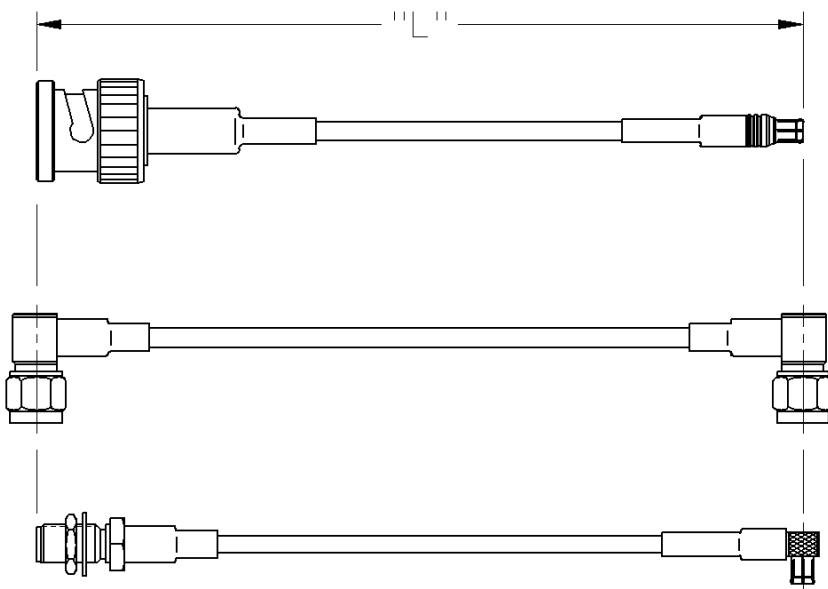

Fixed Length Cable Assemblies

INCHES (MILLIMETERS)
CUSTOMER DRAWINGS AVAILABLE UPON REQUEST

SMA STRAIGHT PLUG TO SMA STRAIGHT BULKHEAD JACK

PART NUMBER	CABLE TYPE	CABLE LENGTH	CONNECTOR A	CONNECTOR B
415-0031-006	RG-316	6"	142-0403-011	142-0303-411
415-0031-012	RG-316	12"	142-0403-011	142-0303-411
415-0031-018	RG-316	18"	142-0403-011	142-0303-411
415-0031-024	RG-316	24"	142-0403-011	142-0303-411
415-0031-036	RG-316	36"	142-0403-011	142-0303-411
415-0031-048	RG-316	48"	142-0403-011	142-0303-411
415-0035-006	RG-316 DS	6"	142-0404-011	142-0304-411
415-0035-012	RG-316 DS	12"	142-0404-011	142-0304-411
415-0035-018	RG-316 DS	18"	142-0404-011	142-0304-411
415-0035-024	RG-316 DS	24"	142-0404-011	142-0304-411
415-0035-036	RG-316 DS	36"	142-0404-011	142-0304-411

PART NUMBER	CABLE TYPE	CABLE LENGTH	CONNECTOR A	CONNECTOR B
415-0035-048	RG-316 DS	48"	142-0404-011	142-0304-411
415-0040-012	RG-58	12"	142-0407-011	142-0307-411
415-0040-024	RG-58	24"	142-0407-011	142-0307-411
415-0040-036	RG-58	36"	142-0407-011	142-0307-411
415-0040-048	RG-58	48"	142-0407-011	142-0307-411
415-0040-060	RG-58	60"	142-0407-011	142-0307-411
415-0045-012	RG-142	12"	142-0408-011	142-0308-411
415-0045-024	RG-142	24"	142-0408-011	142-0308-411
415-0045-036	RG-142	36"	142-0408-011	142-0308-411
415-0045-048	RG-142	48"	142-0408-011	142-0308-411
415-0045-060	RG-142	60"	142-0408-011	142-0308-411

Johnson Components' cable length applies to the end of straight connectors. The length is applied to the vertical centroid of right angle connectors. The last three digits of the part number reflect the length of the cable in inches.