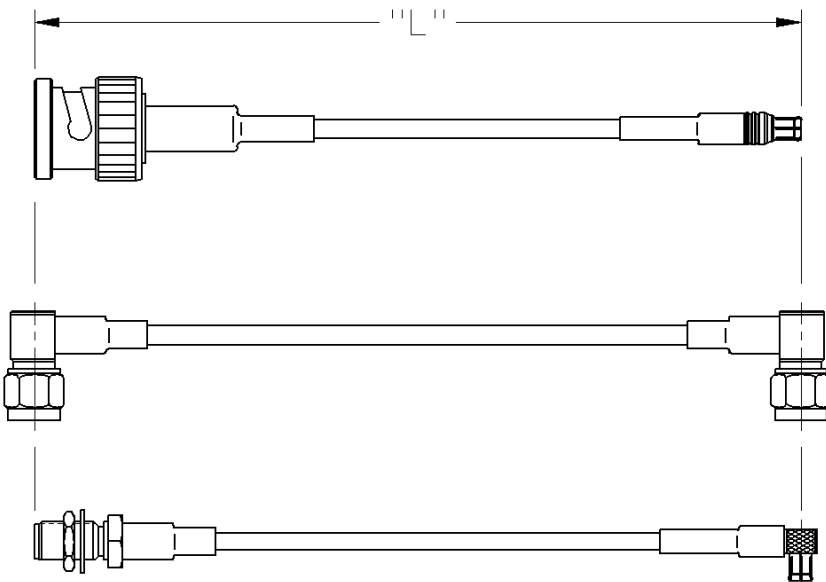

Fixed Length Cable Assemblies

INCHES (MILLIMETERS)
CUSTOMER DRAWINGS AVAILABLE UPON REQUEST

SMA STRAIGHT PLUG TO SMA STRAIGHT BULKHEAD JACK

PART NUMBER	CABLE TYPE	CABLE LENGTH	CONNECTOR A	CONNECTOR B
415-0031-006	RG-316	6"	142-0403-011	142-0303-411
415-0031-012	RG-316	12"	142-0403-011	142-0303-411
415-0031-018	RG-316	18"	142-0403-011	142-0303-411
415-0031-024	RG-316	24"	142-0403-011	142-0303-411
415-0031-036	RG-316	36"	142-0403-011	142-0303-411
415-0031-048	RG-316	48"	142-0403-011	142-0303-411
415-0035-006	RG-316 DS	6"	142-0404-011	142-0304-411
415-0035-012	RG-316 DS	12"	142-0404-011	142-0304-411
415-0035-018	RG-316 DS	18"	142-0404-011	142-0304-411
415-0035-024	RG-316 DS	24"	142-0404-011	142-0304-411
415-0035-036	RG-316 DS	36"	142-0404-011	142-0304-411

PART NUMBER	CABLE TYPE	CABLE LENGTH	CONNECTOR A	CONNECTOR B
415-0035-048	RG-316 DS	48"	142-0404-011	142-0304-411
415-0040-012	RG-58	12"	142-0407-011	142-0307-411
415-0040-024	RG-58	24"	142-0407-011	142-0307-411
415-0040-036	RG-58	36"	142-0407-011	142-0307-411
415-0040-048	RG-58	48"	142-0407-011	142-0307-411
415-0040-060	RG-58	60"	142-0407-011	142-0307-411
415-0045-012	RG-142	12"	142-0408-011	142-0308-411
415-0045-024	RG-142	24"	142-0408-011	142-0308-411
415-0045-036	RG-142	36"	142-0408-011	142-0308-411
415-0045-048	RG-142	48"	142-0408-011	142-0308-411
415-0045-060	RG-142	60"	142-0408-011	142-0308-411

Johnson Components' cable length applies to the end of straight connectors. The length is applied to the vertical centroid of right angle connectors. The last three digits of the part number reflect the length of the cable in inches.