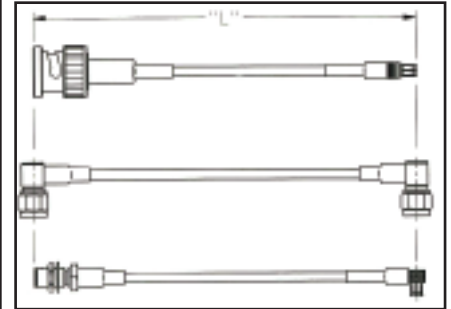

Connectivity...for
Business-Critical Continuity

RF Cable Assembly

Fixed Length Catalog

JOHNSON[®]

EMERSON[™]
Network Power

Electrical Ratings

Electrical ratings of a cable assembly are determined by the limiting connector type and cable size.

Johnson's® cable length applies to the end of straight connectors. The length is applied to the vertical centroid of right angle connectors.

If you don't see the cable assembly you require we can design and manufacture one to meet your unique specifications!