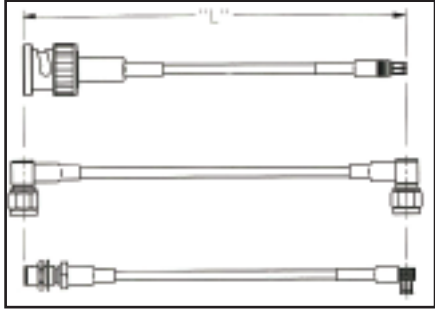

## Fixed Length Catalog

**JOHNSON**<sup>®</sup>

  
**EMERSON**<sup>™</sup>  
Network Power

## Electrical Ratings

Electrical ratings of a cable assembly are determined by the limiting connector type and cable size.

Connector	Cable	Connector Impedance (Ohms)	Frequency (GHz)	Dielectric Withstanding Voltage (Vrms)	Working Voltage (Vrms)
MMCX	RG-178	50	6	500 Vrms	170 Vrms
	RG-316	50	6	500 Vrms	170 Vrms
MCX	RG-178	50	6	750 Vrms	250 Vrms
	RG-316	50	6	1000 Vrms	335 Vrms
	RG-316 DS	50	6	1000 Vrms	335 Vrms
MCX 75 Ohm	RG-179	75	6	1000 Vrms	335 Vrms
	BELDEN 735A	75	6	1000 Vrms	335 Vrms
SMA	RG-178	50	12.4	500 Vrms	170 Vrms
	RG-316	50	12.4	750 Vrms	250 Vrms
	RG-316 DS	50	12.4	750 Vrms	250 Vrms
	RG-58	50	12.4	1000 Vrms	335 Vrms
	RG-142	50	12.4	1000 Vrms	335 Vrms
	Hand Formable .086	50	26.5	1000 Vrms	335 Vrms
SMB	RG-178	50	4	750 Vrms	250 Vrms
	RG-316	50	4	1000 Vrms	335 Vrms
SMB Mini 75 Ohm	RG-179	75	2	1000 Vrms	335 Vrms
	RG-179 DS	75	2	1000 Vrms	335 Vrms
	BELDEN 735A	75	2	1000 Vrms	335 Vrms
BNC	RG-58	50	4	1500 Vrms	500 Vrms
	BELDEN 8218	50	4	1500 Vrms	500 Vrms
	RG-59	50	4	1500 Vrms	500 Vrms
	RG-59 PLENUM	50	4	1500 Vrms	500 Vrms
BNC True 75 Ohm	BELDEN 8218	75	3	1500 Vrms	500 Vrms
	RG-59	75	3	1500 Vrms	500 Vrms
	BELDEN 8281	75	3	1500 Vrms	500 Vrms
	COMMSCOPE 735	75	3	1500 Vrms	500 Vrms
	BELDEN 735A	75	3	1500 Vrms	500 Vrms
	BELDEN 734A	75	3	1500 Vrms	500 Vrms
N	RG-58	50	11	1500 Vrms	500 Vrms
	RG-142	50	11	1500 Vrms	500 Vrms
	RG-8	50	11	1500 Vrms	500 Vrms
	RG-213	50	11	1500 Vrms	500 Vrms

Johnson's® cable length applies to the end of straight connectors. The length is applied to the vertical centroid of right angle connectors.

**If you don't see the cable assembly you require we can design and manufacture one to meet your unique specifications!**