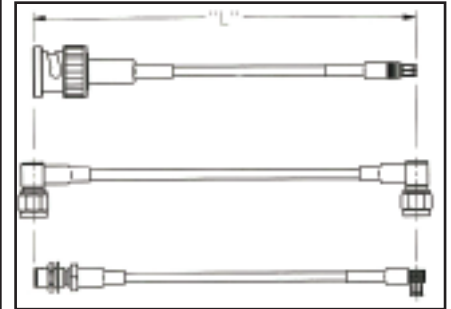

Connectivity...for
Business-Critical Continuity

RF Cable Assembly *Fixed Length Catalog*

JOHNSON[®]

EMERSON[™]
Network Power

Electrical Ratings

Electrical ratings of a cable assembly are determined by the limiting connector type and cable size.

Johnson's® cable length applies to the end of straight connectors. The length is applied to the vertical centroid of right angle connectors.

If you don't see the cable assembly you require we can design and manufacture one to meet your unique specifications!