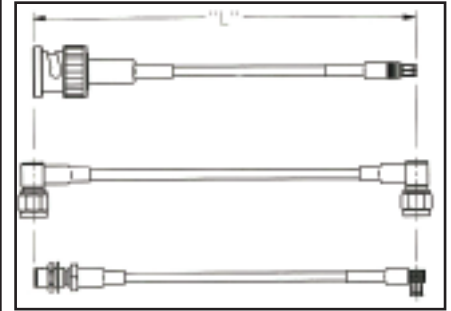

## Electrical Ratings

Electrical ratings of a cable assembly are determined by the limiting connector type and cable size.

Connector	Cable	Connector Impedance (Ohms)	Frequency (GHz)	Dielectric Withstanding Voltage (Vrms)	Working Voltage (Vrms)
MMCX	RG-178	50	6	500 Vrms	170 Vrms
	RG-316	50	6	500 Vrms	170 Vrms
MCX	RG-178	50	6	750 Vrms	250 Vrms
	RG-316	50	6	1000 Vrms	335 Vrms
	RG-316 DS	50	6	1000 Vrms	335 Vrms
MCX 75 Ohm	RG-179	75	6	1000 Vrms	335 Vrms
	BELDEN 735A	75	6	1000 Vrms	335 Vrms
SMA	RG-178	50	12.4	500 Vrms	170 Vrms
	RG-316	50	12.4	750 Vrms	250 Vrms
	RG-316 DS	50	12.4	750 Vrms	250 Vrms
	RG-58	50	12.4	1000 Vrms	335 Vrms
	RG-142	50	12.4	1000 Vrms	335 Vrms
	Hand Formable .086	50	26.5	1000 Vrms	335 Vrms
SMB	RG-178	50	4	750 Vrms	250 Vrms
	RG-316	50	4	1000 Vrms	335 Vrms
SMB Mini 75 Ohm	RG-179	75	2	1000 Vrms	335 Vrms
	RG-179 DS	75	2	1000 Vrms	335 Vrms
	BELDEN 735A	75	2	1000 Vrms	335 Vrms
BNC	RG-58	50	4	1500 Vrms	500 Vrms
	BELDEN 8218	50	4	1500 Vrms	500 Vrms
	RG-59	50	4	1500 Vrms	500 Vrms
	RG-59 PLENUM	50	4	1500 Vrms	500 Vrms
BNC True 75 Ohm	BELDEN 8218	75	3	1500 Vrms	500 Vrms
	RG-59	75	3	1500 Vrms	500 Vrms
	BELDEN 8281	75	3	1500 Vrms	500 Vrms
	COMMSCOPE 735	75	3	1500 Vrms	500 Vrms
	BELDEN 735A	75	3	1500 Vrms	500 Vrms
	BELDEN 734A	75	3	1500 Vrms	500 Vrms
N	RG-58	50	11	1500 Vrms	500 Vrms
	RG-142	50	11	1500 Vrms	500 Vrms
	RG-8	50	11	1500 Vrms	500 Vrms
	RG-213	50	11	1500 Vrms	500 Vrms

Johnson's® cable length applies to the end of straight connectors. The length is applied to the vertical centroid of right angle connectors.

If you don't see the cable assembly you require we can design and manufacture one to meet your unique specifications!