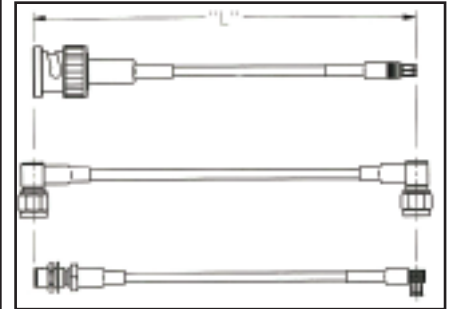

## Fixed Length Catalog

**JOHNSON**<sup>®</sup>

  
**EMERSON**<sup>™</sup>  
Network Power

## Electrical Ratings

Electrical ratings of a cable assembly are determined by the limiting connector type and cable size.

Connector	Cable	Connector Impedance (Ohms)	Frequency (GHz)	Dielectric Withstanding Voltage (Vrms)	Working Voltage (Vrms)
MMCX	RG-178	50	6	500 Vrms	170 Vrms
	RG-316	50	6	500 Vrms	170 Vrms
MCX	RG-178	50	6	750 Vrms	250 Vrms
	RG-316	50	6	1000 Vrms	335 Vrms
	RG-316 DS	50	6	1000 Vrms	335 Vrms
MCX 75 Ohm	RG-179	75	6	1000 Vrms	335 Vrms
	BELDEN 735A	75	6	1000 Vrms	335 Vrms
SMA	RG-178	50	12.4	500 Vrms	170 Vrms
	RG-316	50	12.4	750 Vrms	250 Vrms
	RG-316 DS	50	12.4	750 Vrms	250 Vrms
	RG-58	50	12.4	1000 Vrms	335 Vrms
	RG-142	50	12.4	1000 Vrms	335 Vrms
	Hand Formable .086	50	26.5	1000 Vrms	335 Vrms
SMB	RG-178	50	4	750 Vrms	250 Vrms
	RG-316	50	4	1000 Vrms	335 Vrms
SMB Mini 75 Ohm	RG-179	75	2	1000 Vrms	335 Vrms
	RG-179 DS	75	2	1000 Vrms	335 Vrms
	BELDEN 735A	75	2	1000 Vrms	335 Vrms
BNC	RG-58	50	4	1500 Vrms	500 Vrms
	BELDEN 8218	50	4	1500 Vrms	500 Vrms
	RG-59	50	4	1500 Vrms	500 Vrms
	RG-59 PLENUM	50	4	1500 Vrms	500 Vrms
BNC True 75 Ohm	BELDEN 8218	75	3	1500 Vrms	500 Vrms
	RG-59	75	3	1500 Vrms	500 Vrms
	BELDEN 8281	75	3	1500 Vrms	500 Vrms
	COMMSCOPE 735	75	3	1500 Vrms	500 Vrms
	BELDEN 735A	75	3	1500 Vrms	500 Vrms
	BELDEN 734A	75	3	1500 Vrms	500 Vrms
N	RG-58	50	11	1500 Vrms	500 Vrms
	RG-142	50	11	1500 Vrms	500 Vrms
	RG-8	50	11	1500 Vrms	500 Vrms
	RG-213	50	11	1500 Vrms	500 Vrms

Johnson's® cable length applies to the end of straight connectors. The length is applied to the vertical centroid of right angle connectors.

If you don't see the cable assembly you require we can design and manufacture one to meet your unique specifications!