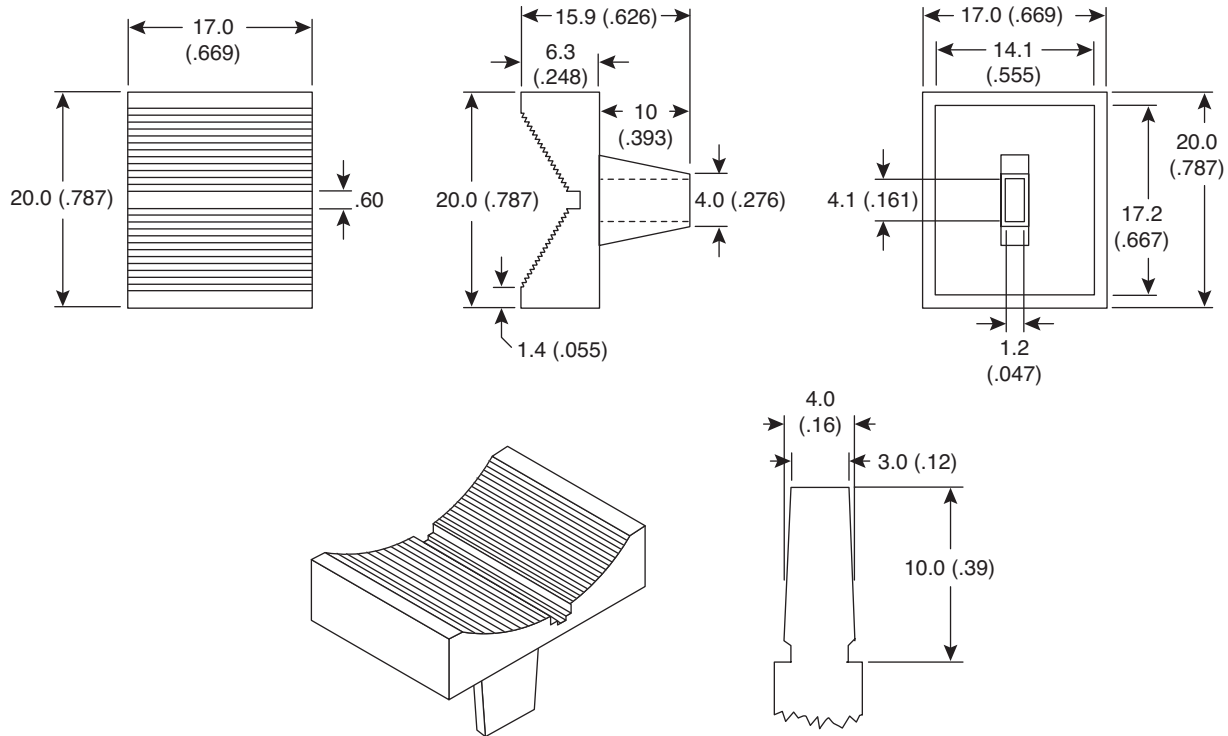

Date Last Revised: 1-20-05

**DIMENSIONS: mm (In.)**

| SPECIFICATIONS   |   |
|------------------|---|
| <b>Type:</b>     | High Visibility Color Slide   |
| <b>Material:</b> | ABS Plastic   |
| <b>Width:</b>    | .68"  |
| <b>Height:</b>   | .63"  |
| <b>Lenght:</b>   | .79"  |
| <b>Color:</b>    | Orange w/ white indicator (450-3050)<br>Black w/ white indicator (450-3051)<br>Gray w/ black indicator (450-3052) |