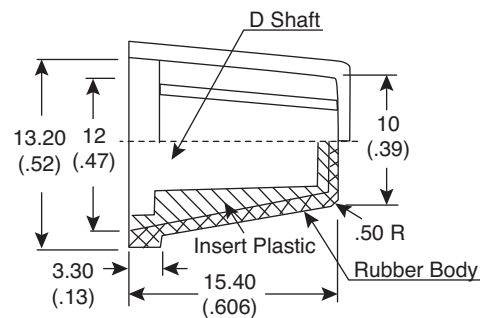

Date Last Revised: 7/23/2008

Dimensions: mm (In.)

## SPECIFICATIONS

Part No.	Material	Body Color	Line Color	Shaft Hole
450-4660	Rubber body/plastic insert	Gray	Black	D-Shaft 6.0mm
450-4661	Rubber body/plastic insert	Gray	Red	D-Shaft 6.0mm
450-4662	Rubber body/plastic insert	Gray	Yellow	D-Shaft 6.0mm
450-4663	Rubber body/plastic insert	Gray	Blue	D-Shaft 6.0mm
450-4664	Rubber body/plastic insert	Gray	Green	D-Shaft 6.0mm
450-4667	Rubber body/plastic insert	Gray	Gray	D-Shaft 6.0mm
450-4761	Rubber body/plastic insert	Black	Red	D-Shaft 6.0mm
450-4762	Rubber body/plastic insert	Black	Yellow	D-Shaft 6.0mm
450-4763	Rubber body/plastic insert	Black	Blue	D-Shaft 6.0mm
450-4764	Rubber body/plastic insert	Black	Green	D-Shaft 6.0mm
450-4675	Rubber body/plastic insert	Black	Gray	D-Shaft 6.0mm
450-4760	Rubber body/plastic insert	Black	White	D-Shaft 6.0mm