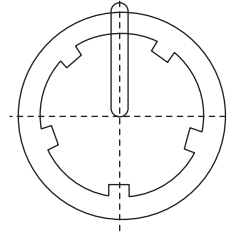

Date Last Revised: 7/23/2008

Dimensions: mm (In.)

## SPECIFICATIONS

Part No.	Material	Body Color	Line Color	Shaft Hole
450-4660	Rubber body/plastic insert	Gray	Black	D-Shaft 6.0mm
450-4661	Rubber body/plastic insert	Gray	Red	D-Shaft 6.0mm
450-4662	Rubber body/plastic insert	Gray	Yellow	D-Shaft 6.0mm
450-4663	Rubber body/plastic insert	Gray	Blue	D-Shaft 6.0mm
450-4664	Rubber body/plastic insert	Gray	Green	D-Shaft 6.0mm
450-4667	Rubber body/plastic insert	Gray	Gray	D-Shaft 6.0mm
450-4761	Rubber body/plastic insert	Black	Red	D-Shaft 6.0mm
450-4762	Rubber body/plastic insert	Black	Yellow	D-Shaft 6.0mm
450-4763	Rubber body/plastic insert	Black	Blue	D-Shaft 6.0mm
450-4764	Rubber body/plastic insert	Black	Green	D-Shaft 6.0mm
450-4675	Rubber body/plastic insert	Black	Gray	D-Shaft 6.0mm
450-4760	Rubber body/plastic insert	Black	White	D-Shaft 6.0mm