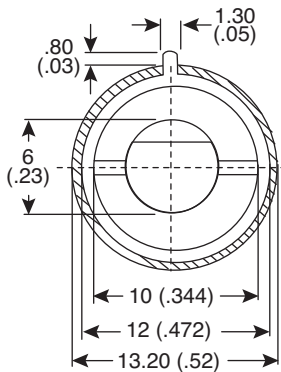

Date Last Revised: 7/23/2008

Dimensions: mm (In.)

## SPECIFICATIONS

Part No.	Material	Body Color	Line Color	Shaft Hole
450-4660	Rubber body/plastic insert	Gray	Black	D-Shaft 6.0mm
450-4661	Rubber body/plastic insert	Gray	Red	D-Shaft 6.0mm
450-4662	Rubber body/plastic insert	Gray	Yellow	D-Shaft 6.0mm
450-4663	Rubber body/plastic insert	Gray	Blue	D-Shaft 6.0mm
450-4664	Rubber body/plastic insert	Gray	Green	D-Shaft 6.0mm
450-4667	Rubber body/plastic insert	Gray	Gray	D-Shaft 6.0mm
450-4761	Rubber body/plastic insert	Black	Red	D-Shaft 6.0mm
450-4762	Rubber body/plastic insert	Black	Yellow	D-Shaft 6.0mm
450-4763	Rubber body/plastic insert	Black	Blue	D-Shaft 6.0mm
450-4764	Rubber body/plastic insert	Black	Green	D-Shaft 6.0mm
450-4675	Rubber body/plastic insert	Black	Gray	D-Shaft 6.0mm
450-4760	Rubber body/plastic insert	Black	White	D-Shaft 6.0mm