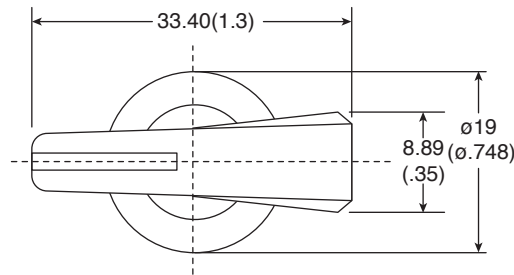

Date Last Revised: 03/20/15

Dimensions: mm (in.)

SPECIFICATIONS	
Standard screw size:	M4 x P0.7
Standard color:	black
Standard shaft size:	.25
RoHS Compliant by Exemption	

Available from Mouser Electronics  
1-800-346-6873 / [www.mouser.com](http://www.mouser.com)