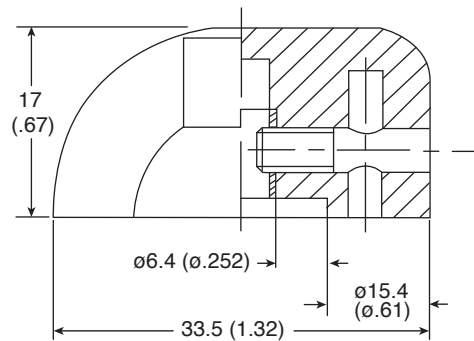

Date Last Revised: 03/20/15

Dimensions: mm (in.)

SPECIFICATIONS	
Standard screw size:	M4 x P0.7
Standard color:	black
Standard shaft size:	.25
RoHS Compliant by Exemption	

Available from Mouser Electronics  
1-800-346-6873 / [www.mouser.com](http://www.mouser.com)